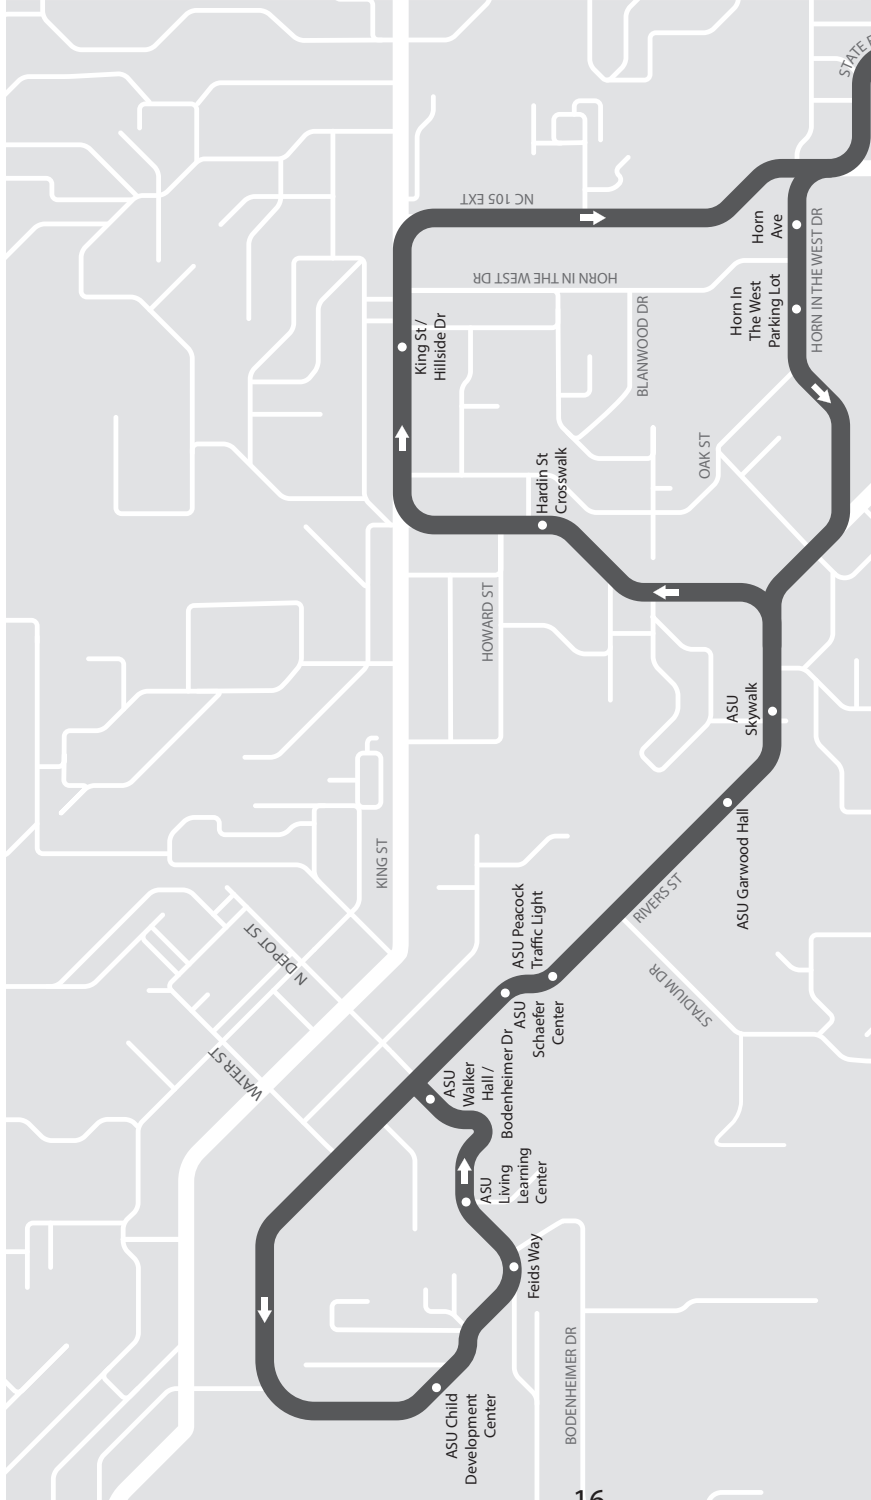

Rivers St- Poplar Grove Rd - Bodenheimer Dr - Hardin St - King St - NC 105 Ext - State Farm Rd - Horn in the West Dr

Gray Timetable	
Stop Name	Monday - Friday
ASU Peacock Traffic Light ▲	7:05 am - 6:05 pm
ASU Child Development Center ▲	:16 :46
Feids Way	:20 :50
ASU Living Learning Center ▲	:21 :51
ASU Living Learning Center (Down) ▲	:22 :52
ASU Walker Hall / Bodenheimer Dr ▲	:23 :53
ASU Schaefer Center ▲	:25 :55
ASU Garwood Hall ▲	:26 :56
Hardin Street Crosswalk	:28 :58
King St / Hillside Dr	:30 :00
Ivy Terrace	:32 :02
610 State Farm Rd	:33 :03
ASU State Farm Lot / Greenway (Arrives) ▲	:35 :05
ASU State Farm Lot / Greenway (Departs) ▲	:38 :08
Horn Ave	:40 :10
Horn in the West Parking Lot	:42 :12
ASU Skywalk ▲	:45 :15

Bold Underlined = First Bus ▲ = Shelter

How to Read the Map

If the stop name is on the right, the bus stops on the right side of the road

If the stop name is on the left, the bus stops on the left side of the road

Route Direction