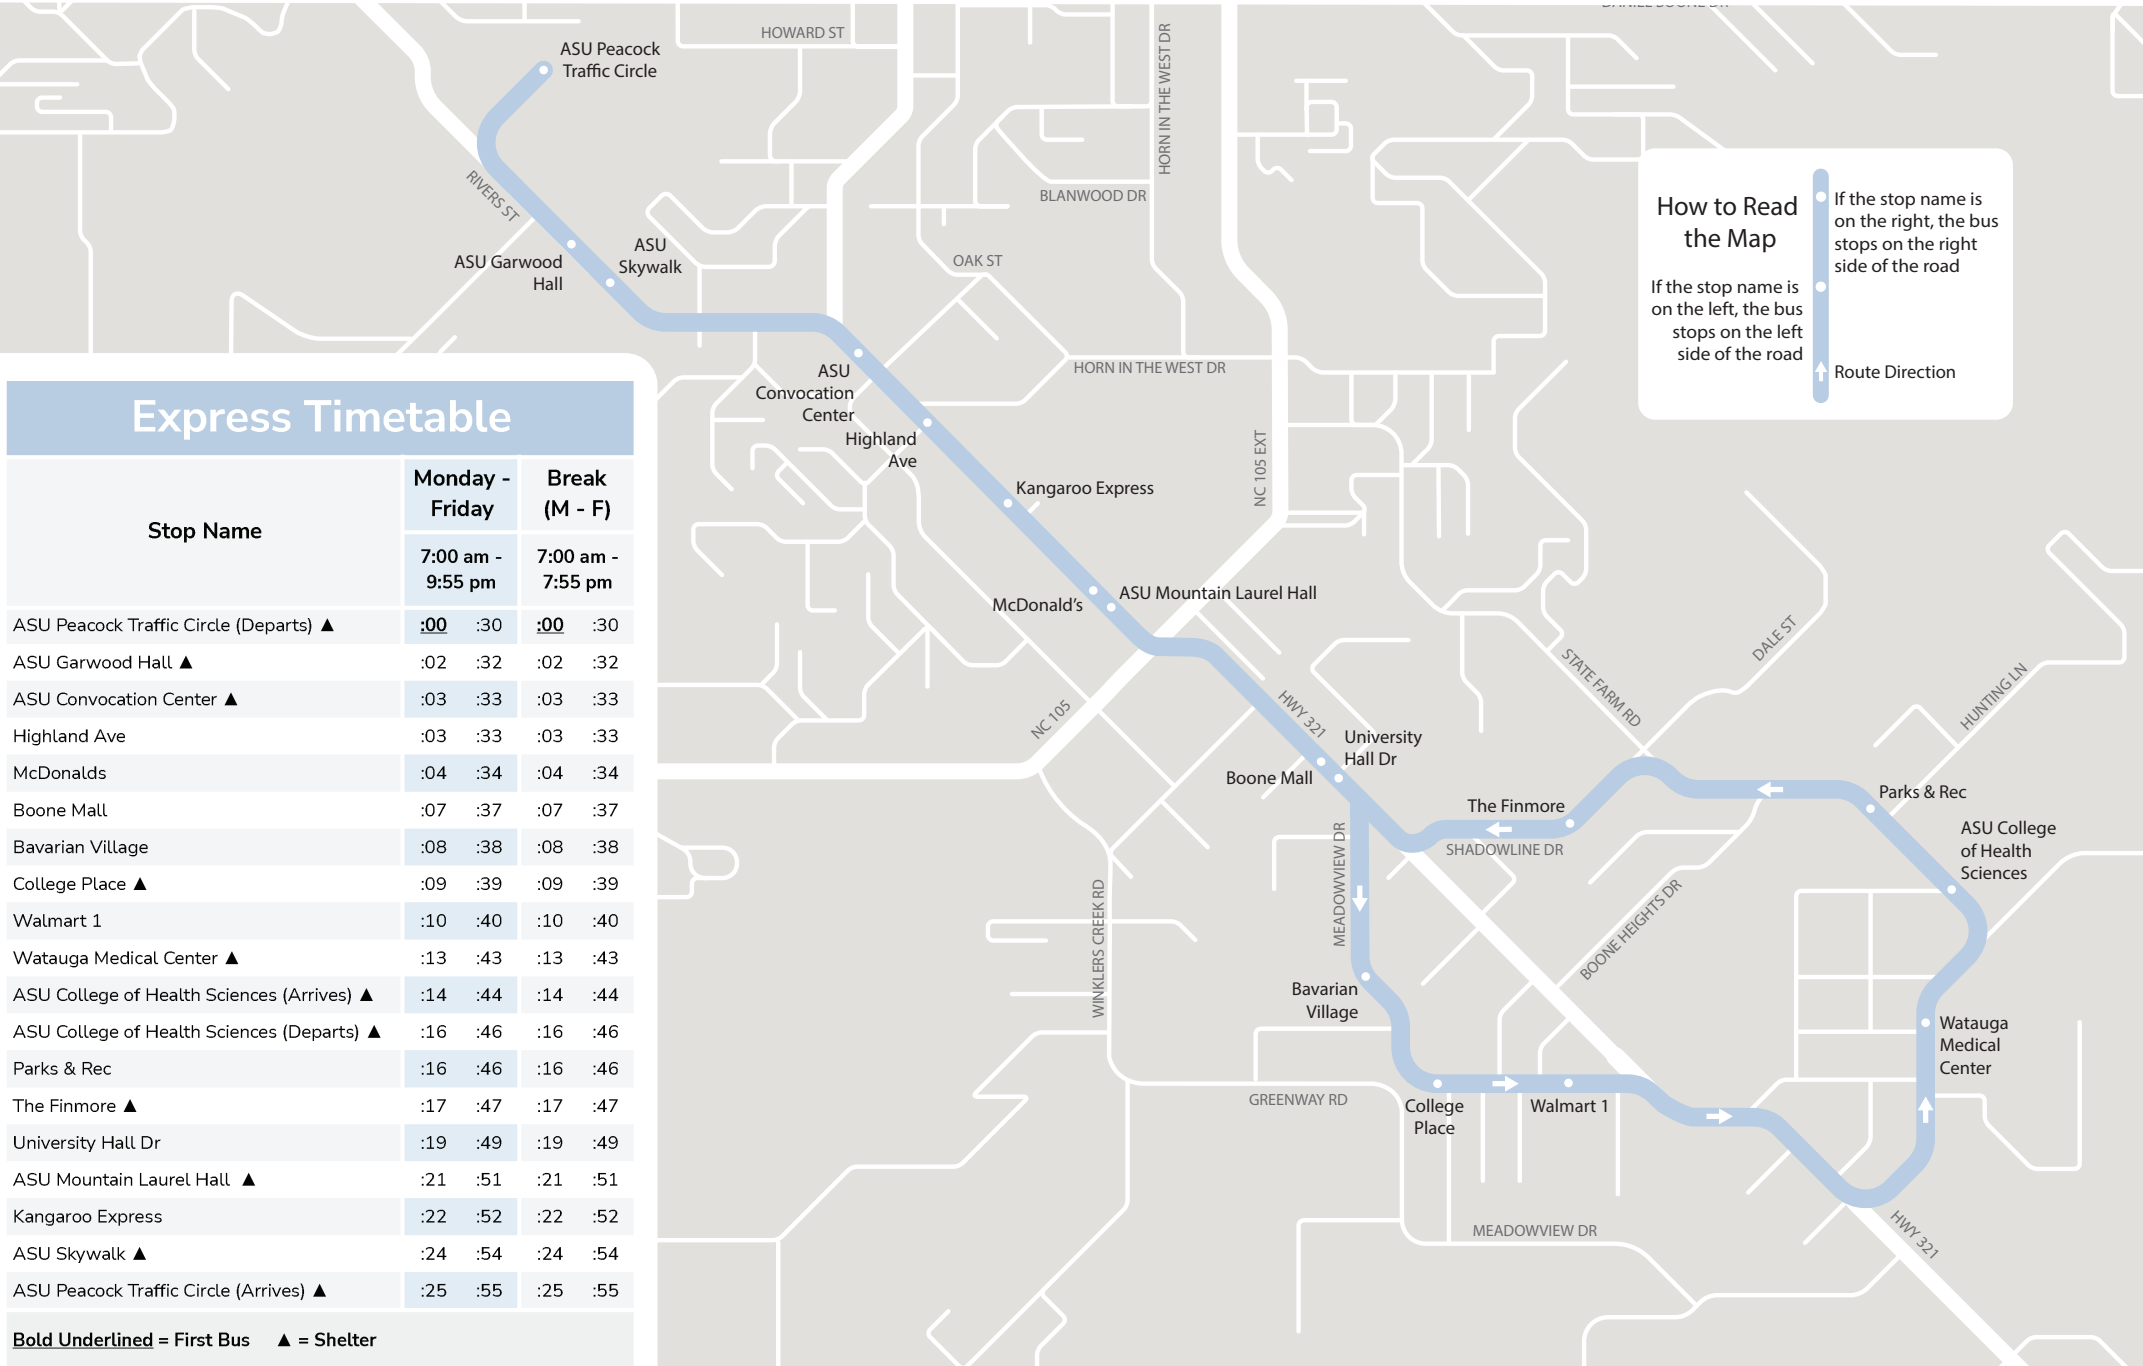

# ASU Peacock Traffic Circle - Rivers St - Hwy 321 - ASU College of Health Sciences - Shadowline Dr

### How to Read the Map

- If the stop name is on the right, the bus stops on the right side of the road
- If the stop name is on the left, the bus stops on the left side of the road
- Route Direction

### Express Timetable

Stop Name	Monday - Friday		Break (M - F)	
	7:00 am - 9:55 pm		7:00 am - 7:55 pm	
ASU Peacock Traffic Circle (Departs) ▲	<b><u>:00</u></b>	:30	<b><u>:00</u></b>	:30
ASU Garwood Hall ▲	:02	:32	:02	:32
ASU Convocation Center ▲	:03	:33	:03	:33
Highland Ave	:03	:33	:03	:33
McDonald's	:04	:34	:04	:34
Boone Mall	:07	:37	:07	:37
Bavarian Village	:08	:38	:08	:38
College Place ▲	:09	:39	:09	:39
Walmart 1	:10	:40	:10	:40
Watauga Medical Center ▲	:13	:43	:13	:43
ASU College of Health Sciences (Arrives) ▲	<b><u>:14</u></b>	:44	<b><u>:14</u></b>	:44
ASU College of Health Sciences (Departs) ▲	:16	:46	:16	:46
Parks & Rec	:16	:46	:16	:46
The Finmore ▲	:17	:47	:17	:47
University Hall Dr	:19	:49	:19	:49
ASU Mountain Laurel Hall ▲	:21	:51	:21	:51
Kangaroo Express	:22	:52	:22	:52
ASU Skywalk ▲	:24	:54	:24	:54
ASU Peacock Traffic Circle (Arrives) ▲	<b><u>:25</u></b>	:55	<b><u>:25</u></b>	:55

**Bold Underlined** = First Bus    ▲ = Shelter