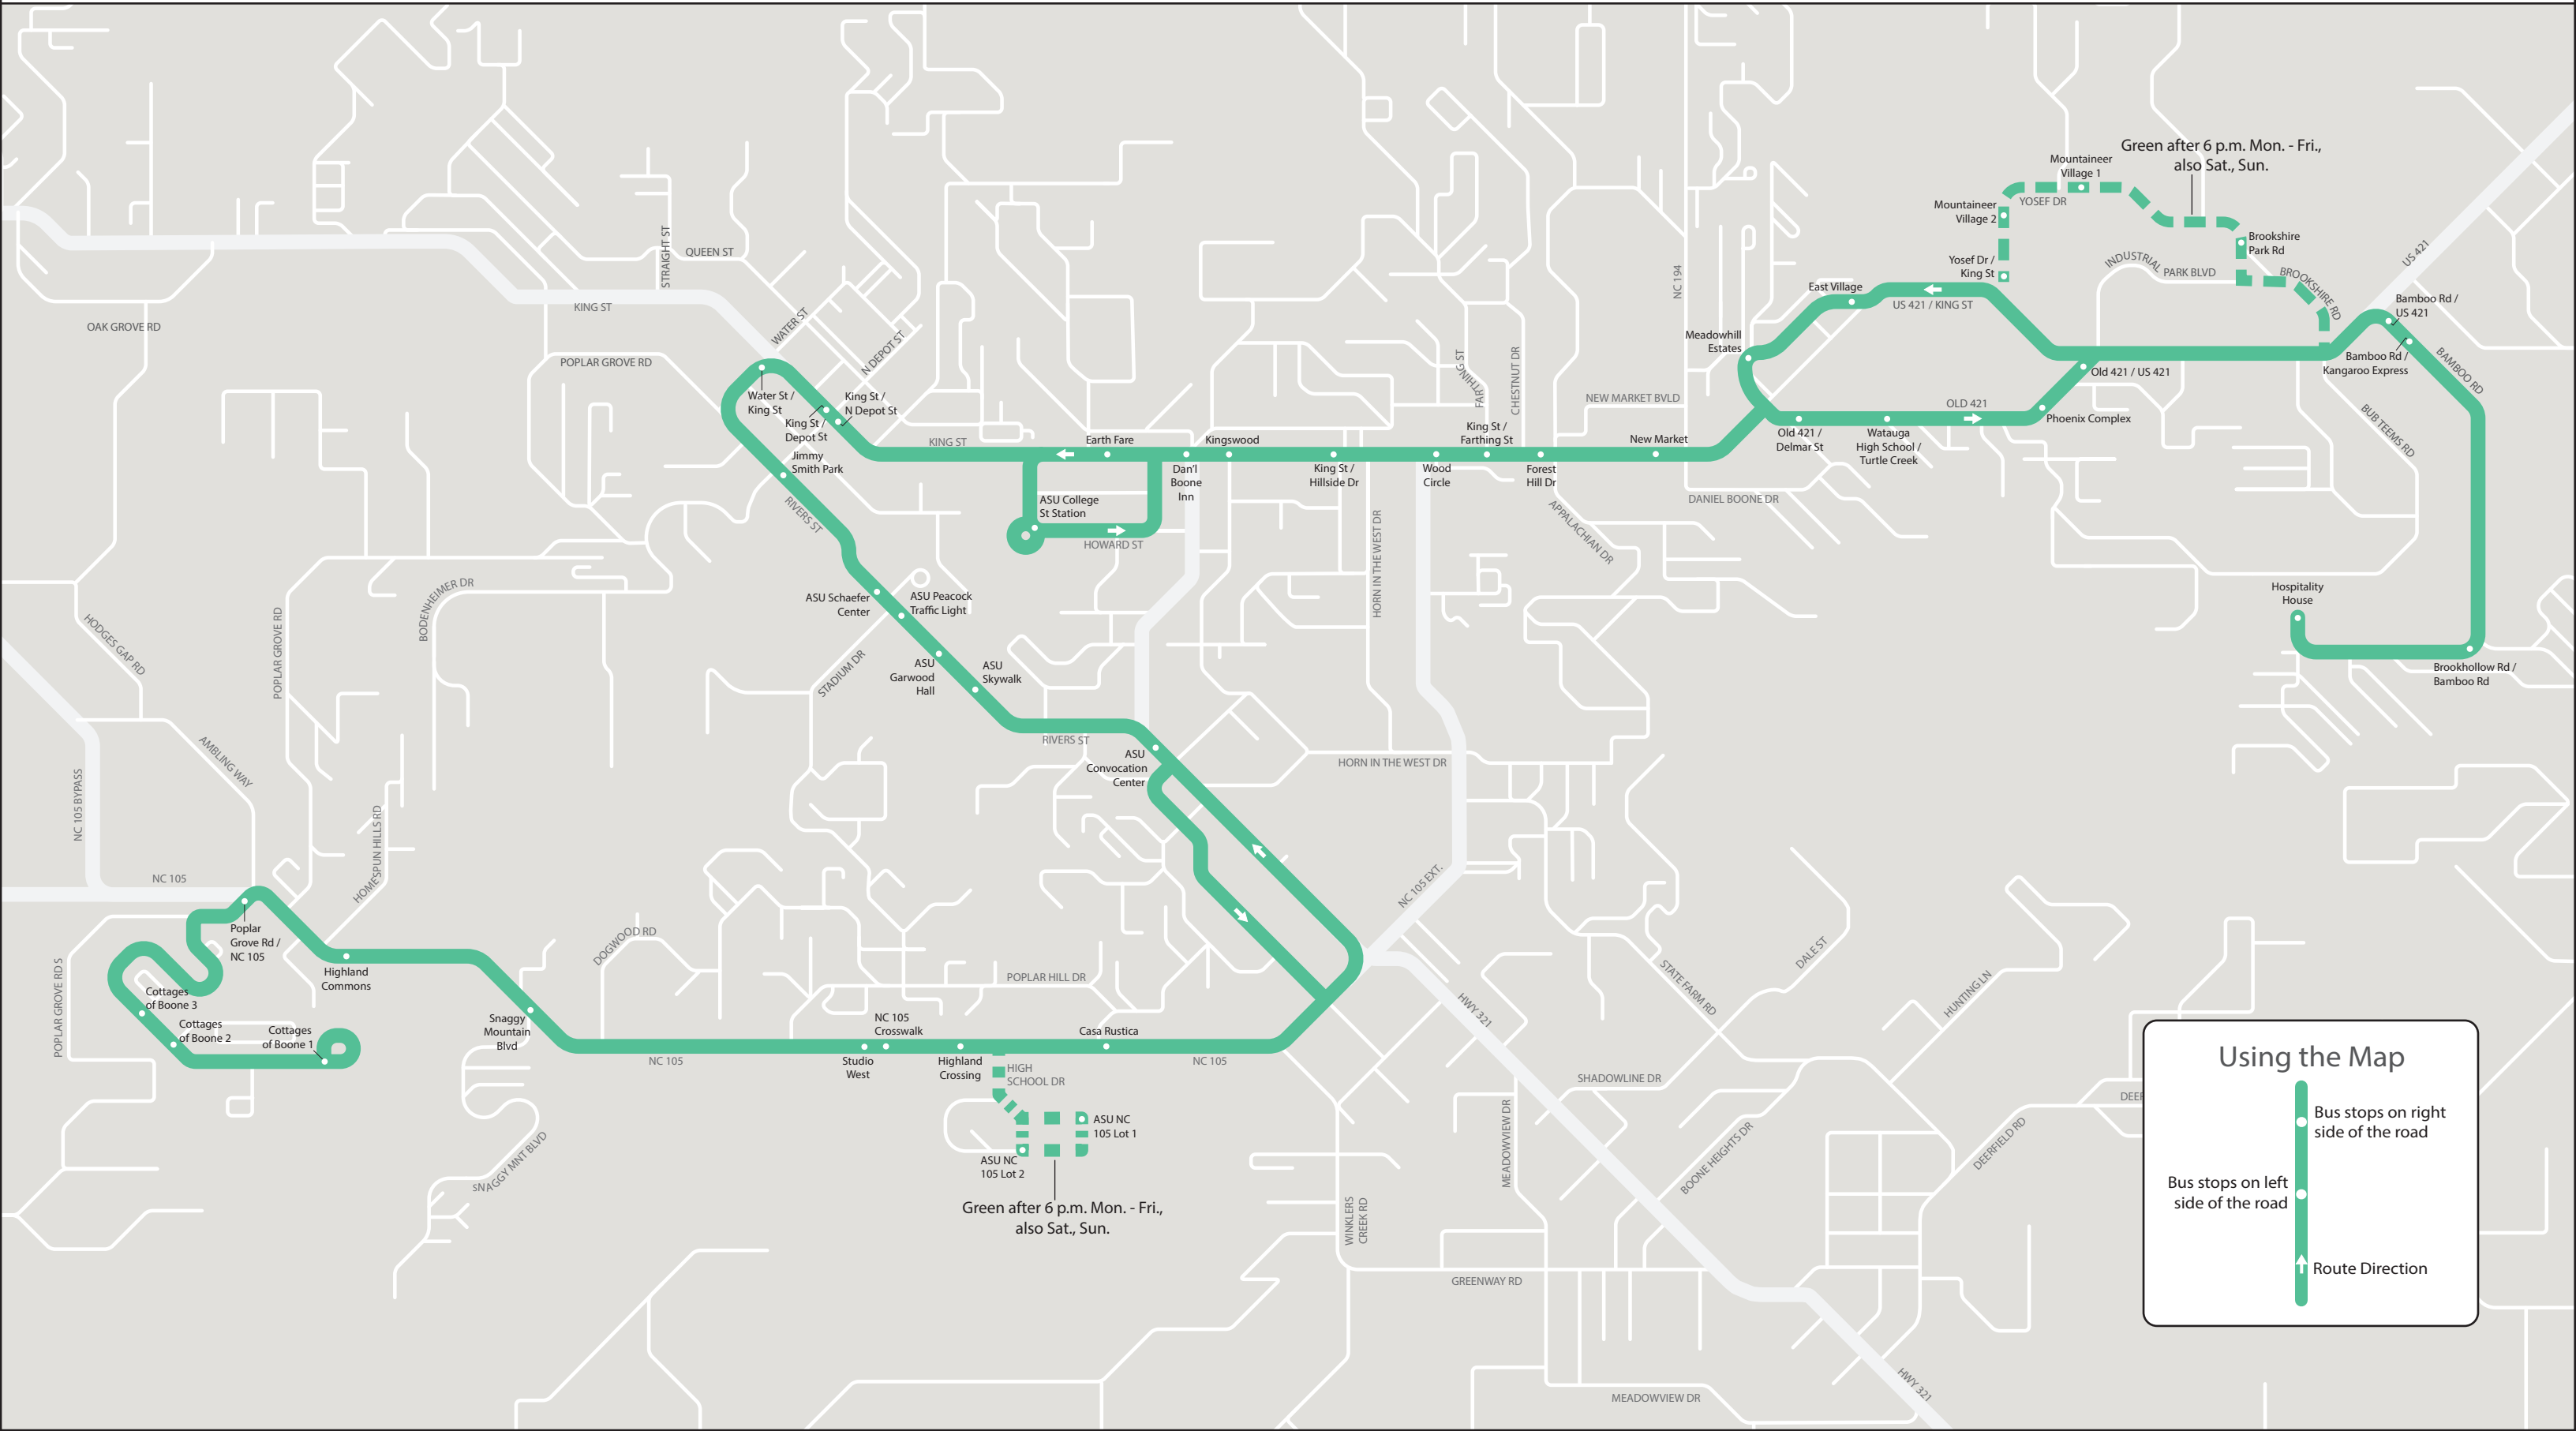

# Hospitality House - Old 421 - King St / US 421 - ASU College St Station - Rivers St - NC 105 - Cottages of Boone

**Using the Map**

- Bus stops on right side of the road
- Bus stops on left side of the road
- Route Direction

Green after 6 p.m. Mon. - Fri., also Sat., Sun.