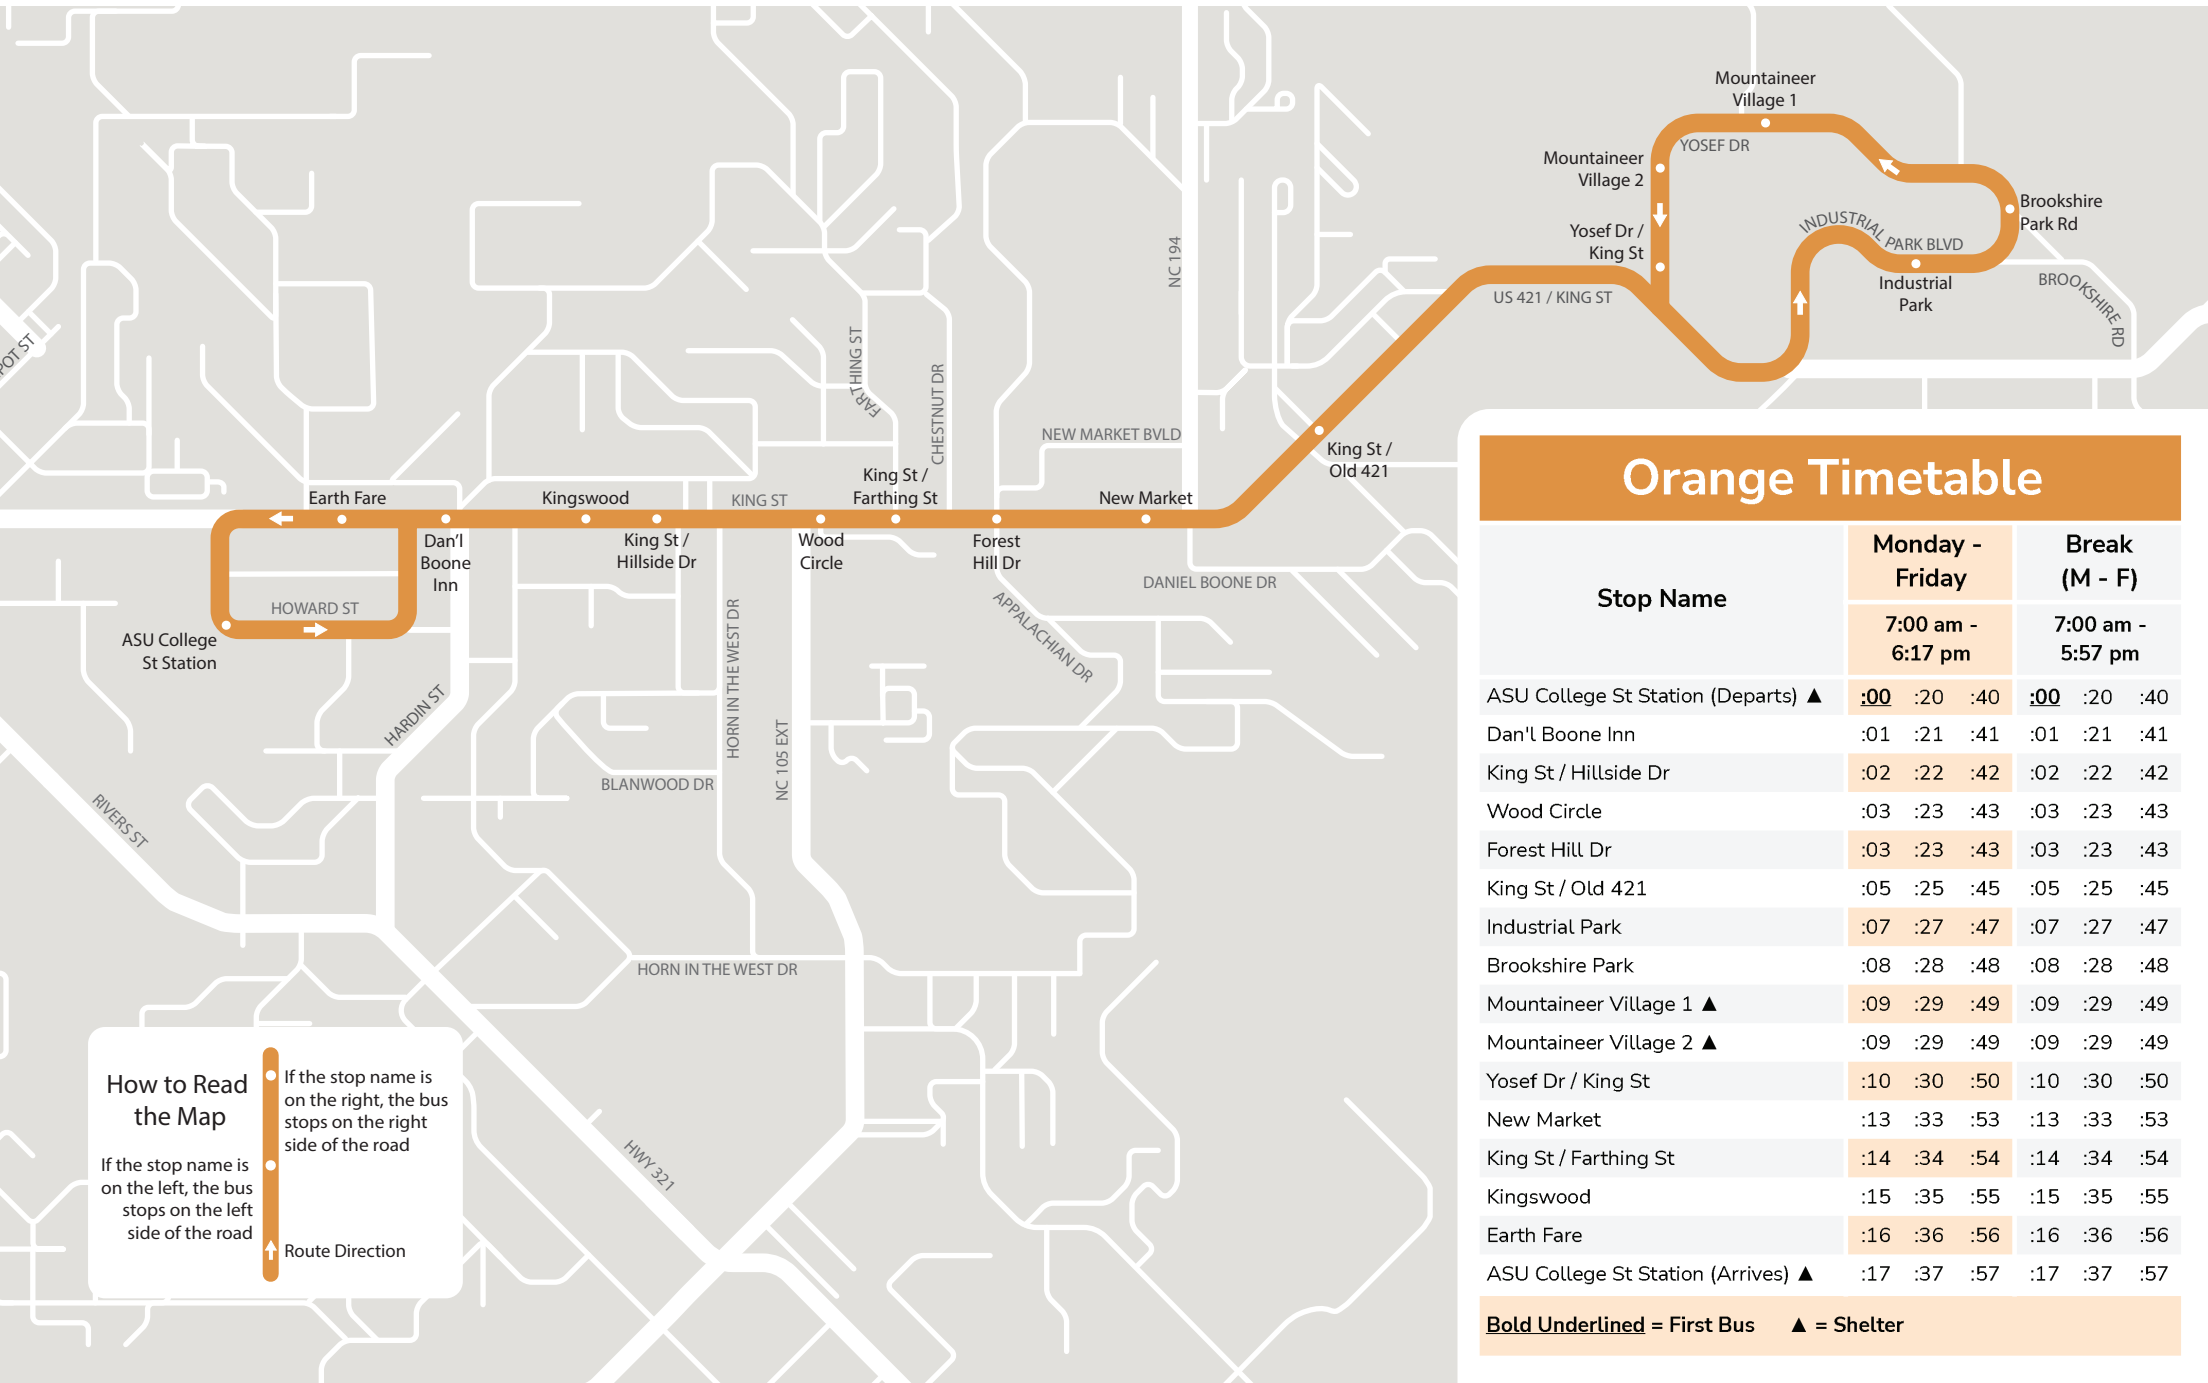

ASU College St Station - East King St - Industrial Park Blvd - Mountaineer Village

How to Read the Map

- If the stop name is on the right, the bus stops on the right side of the road
- If the stop name is on the left, the bus stops on the left side of the road
- ↑ Route Direction

Orange Timetable

Stop Name	Monday - Friday			Break (M - F)		
	7:00 am - 6:17 pm			7:00 am - 5:57 pm		
ASU College St Station (Departs) ▲	<u>:00</u>	:20	:40	<u>:00</u>	:20	:40
Dan'l Boone Inn	:01	:21	:41	:01	:21	:41
King St / Hillside Dr	:02	:22	:42	:02	:22	:42
Wood Circle	:03	:23	:43	:03	:23	:43
Forest Hill Dr	:03	:23	:43	:03	:23	:43
King St / Old 421	:05	:25	:45	:05	:25	:45
Industrial Park	:07	:27	:47	:07	:27	:47
Brookshire Park	:08	:28	:48	:08	:28	:48
Mountaineer Village 1 ▲	:09	:29	:49	:09	:29	:49
Mountaineer Village 2 ▲	:09	:29	:49	:09	:29	:49
Yosef Dr / King St	:10	:30	:50	:10	:30	:50
New Market	:13	:33	:53	:13	:33	:53
King St / Farthing St	:14	:34	:54	:14	:34	:54
Kingswood	:15	:35	:55	:15	:35	:55
Earth Fare	:16	:36	:56	:16	:36	:56
ASU College St Station (Arrives) ▲	:17	:37	:57	:17	:37	:57

Bold Underlined = First Bus ▲ = Shelter