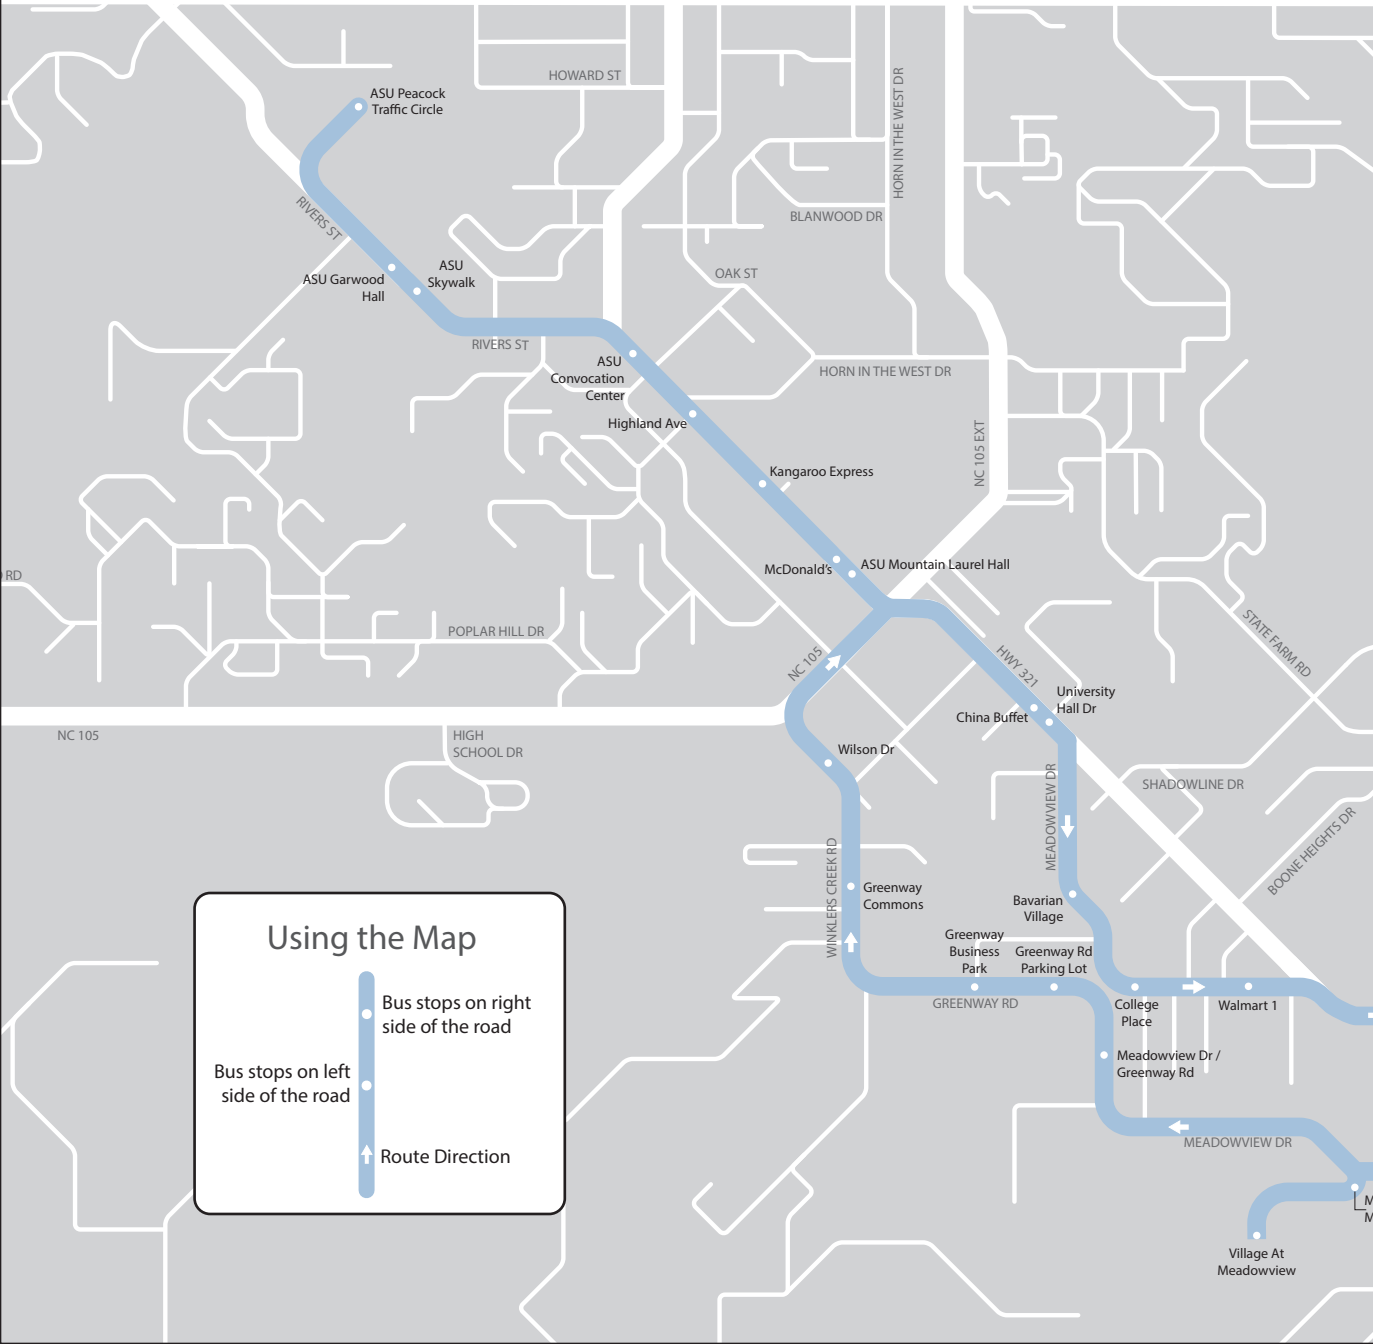

Night Owl Service

ASU Peacock Traffic Circle - Rivers St - Hwy 321 - Meadowview Dr

Express

Night Owl Express Timetable

Stop Name	Thursday & Friday		Saturday	
	10:00 pm - 2:30 am		7:00 am - 7:55 pm	
ASU Peacock Traffic Circle (Departs) ▲	<u>:00</u>	:30	<u>:00</u>	:30
ASU Garwood Hall ▲	:02	:32	:02	:32
ASU Convocation Center ▲	:03	:33	:03	:33
Highland Ave	:03	:33	:03	:33
McDonald's	:04	:34	:04	:34
Boone Mall	:07	:37	:07	:37
Bavarian Village	:08	:38	:08	:38
College Place ▲	:09	:39	:09	:39
Walmart 1	:10	:40	:10	:40
Meadowview Dr / US 321	:13	:43	:13	:43
Village at Meadowview (Arrives) ▲	:14	:44	:14	:44
Village at Meadowview (Departs) ▲	:17	:47	:17	:47
Meadowview Dr / Madison Ave	:17	:47	:17	:47
Meadowview Dr / Greenway Rd	:19	:49	:19	:49
Greenway Rd Parking Lot	:21	:51	:21	:51
Greenway Business Park	:22	:52	:22	:52
Greenway Commons ▲	:22	:52	:22	:52
Wilson Dr	:23	:53	:23	:53
ASU Mountain Laurel Hall ▲	:24	:54	:24	:54
Kangaroo Express	:26	:56	:26	:56
ASU Skywalk ▲	:27	:57	:27	:57
ASU Peacock Traffic Circle (Arrives) ▲	:27	:57	:27	:57

Bold Underlined = First Bus ▲ = Shelter

Using the Map

-  Bus stops on right side of the road
-  Bus stops on left side of the road
-  Route Direction