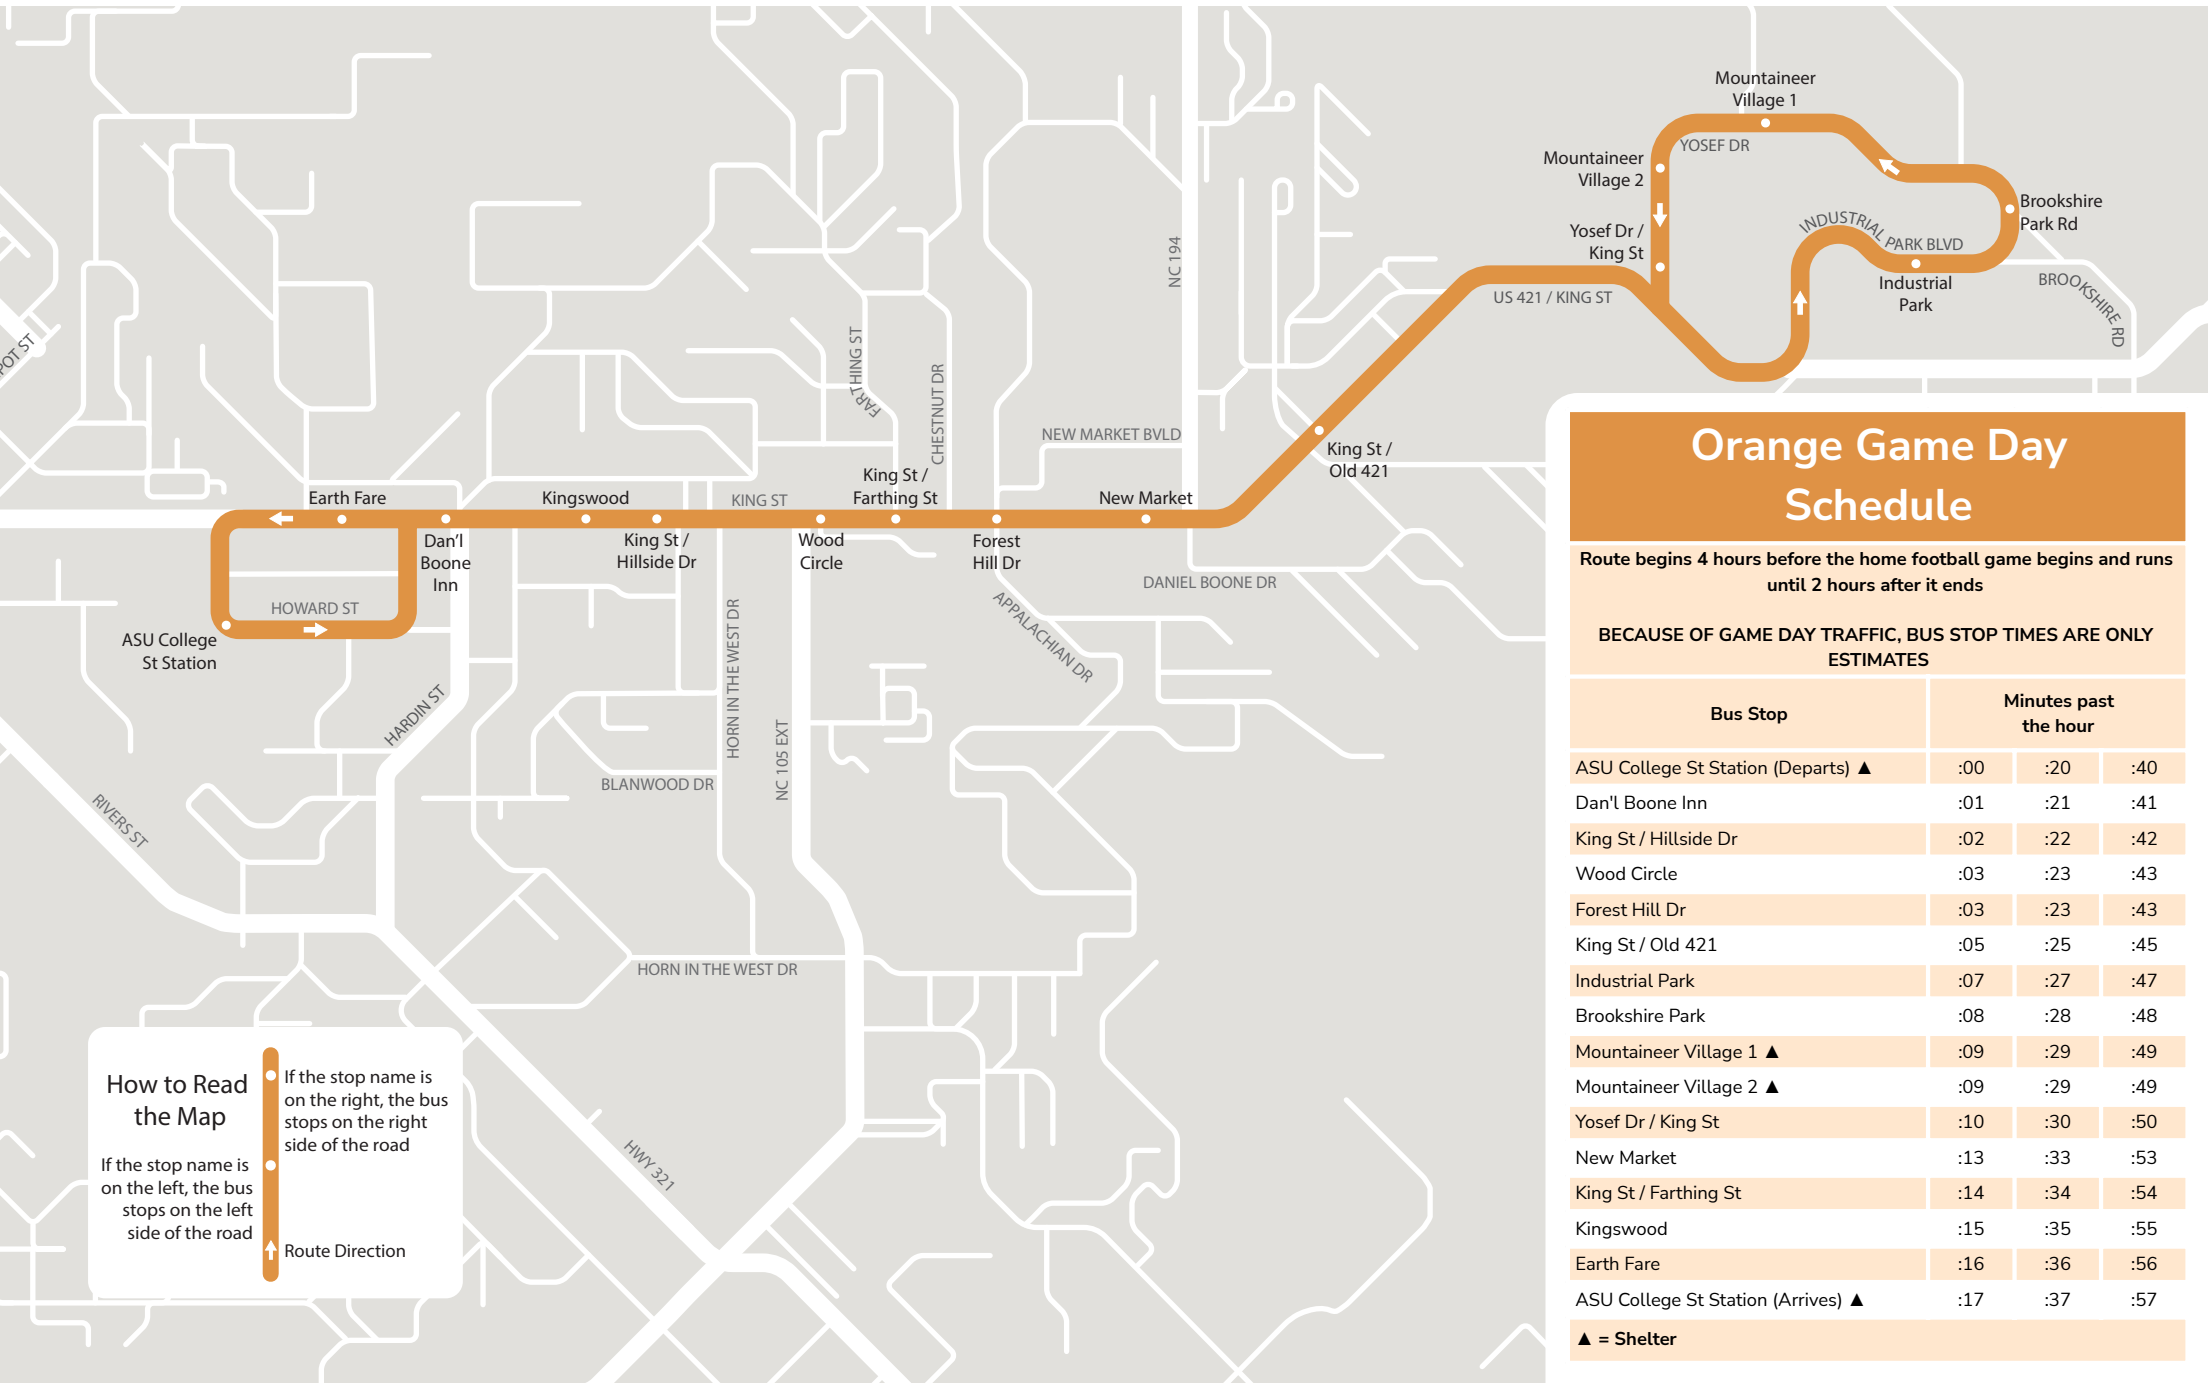

ASU College St Station - East King St - Industrial Park Blvd - Mountaineer Village

How to Read the Map

- If the stop name is on the right, the bus stops on the right side of the road
- If the stop name is on the left, the bus stops on the left side of the road
- ↑ Route Direction

Orange Game Day Schedule

Route begins 4 hours before the home football game begins and runs until 2 hours after it ends

BECAUSE OF GAME DAY TRAFFIC, BUS STOP TIMES ARE ONLY ESTIMATES

Bus Stop	Minutes past the hour		
ASU College St Station (Departs) ▲	:00	:20	:40
Dan'l Boone Inn	:01	:21	:41
King St / Hillside Dr	:02	:22	:42
Wood Circle	:03	:23	:43
Forest Hill Dr	:03	:23	:43
King St / Old 421	:05	:25	:45
Industrial Park	:07	:27	:47
Brookshire Park	:08	:28	:48
Mountaineer Village 1 ▲	:09	:29	:49
Mountaineer Village 2 ▲	:09	:29	:49
Yosef Dr / King St	:10	:30	:50
New Market	:13	:33	:53
King St / Farthing St	:14	:34	:54
Kingswood	:15	:35	:55
Earth Fare	:16	:36	:56
ASU College St Station (Arrives) ▲	:17	:37	:57

▲ = Shelter