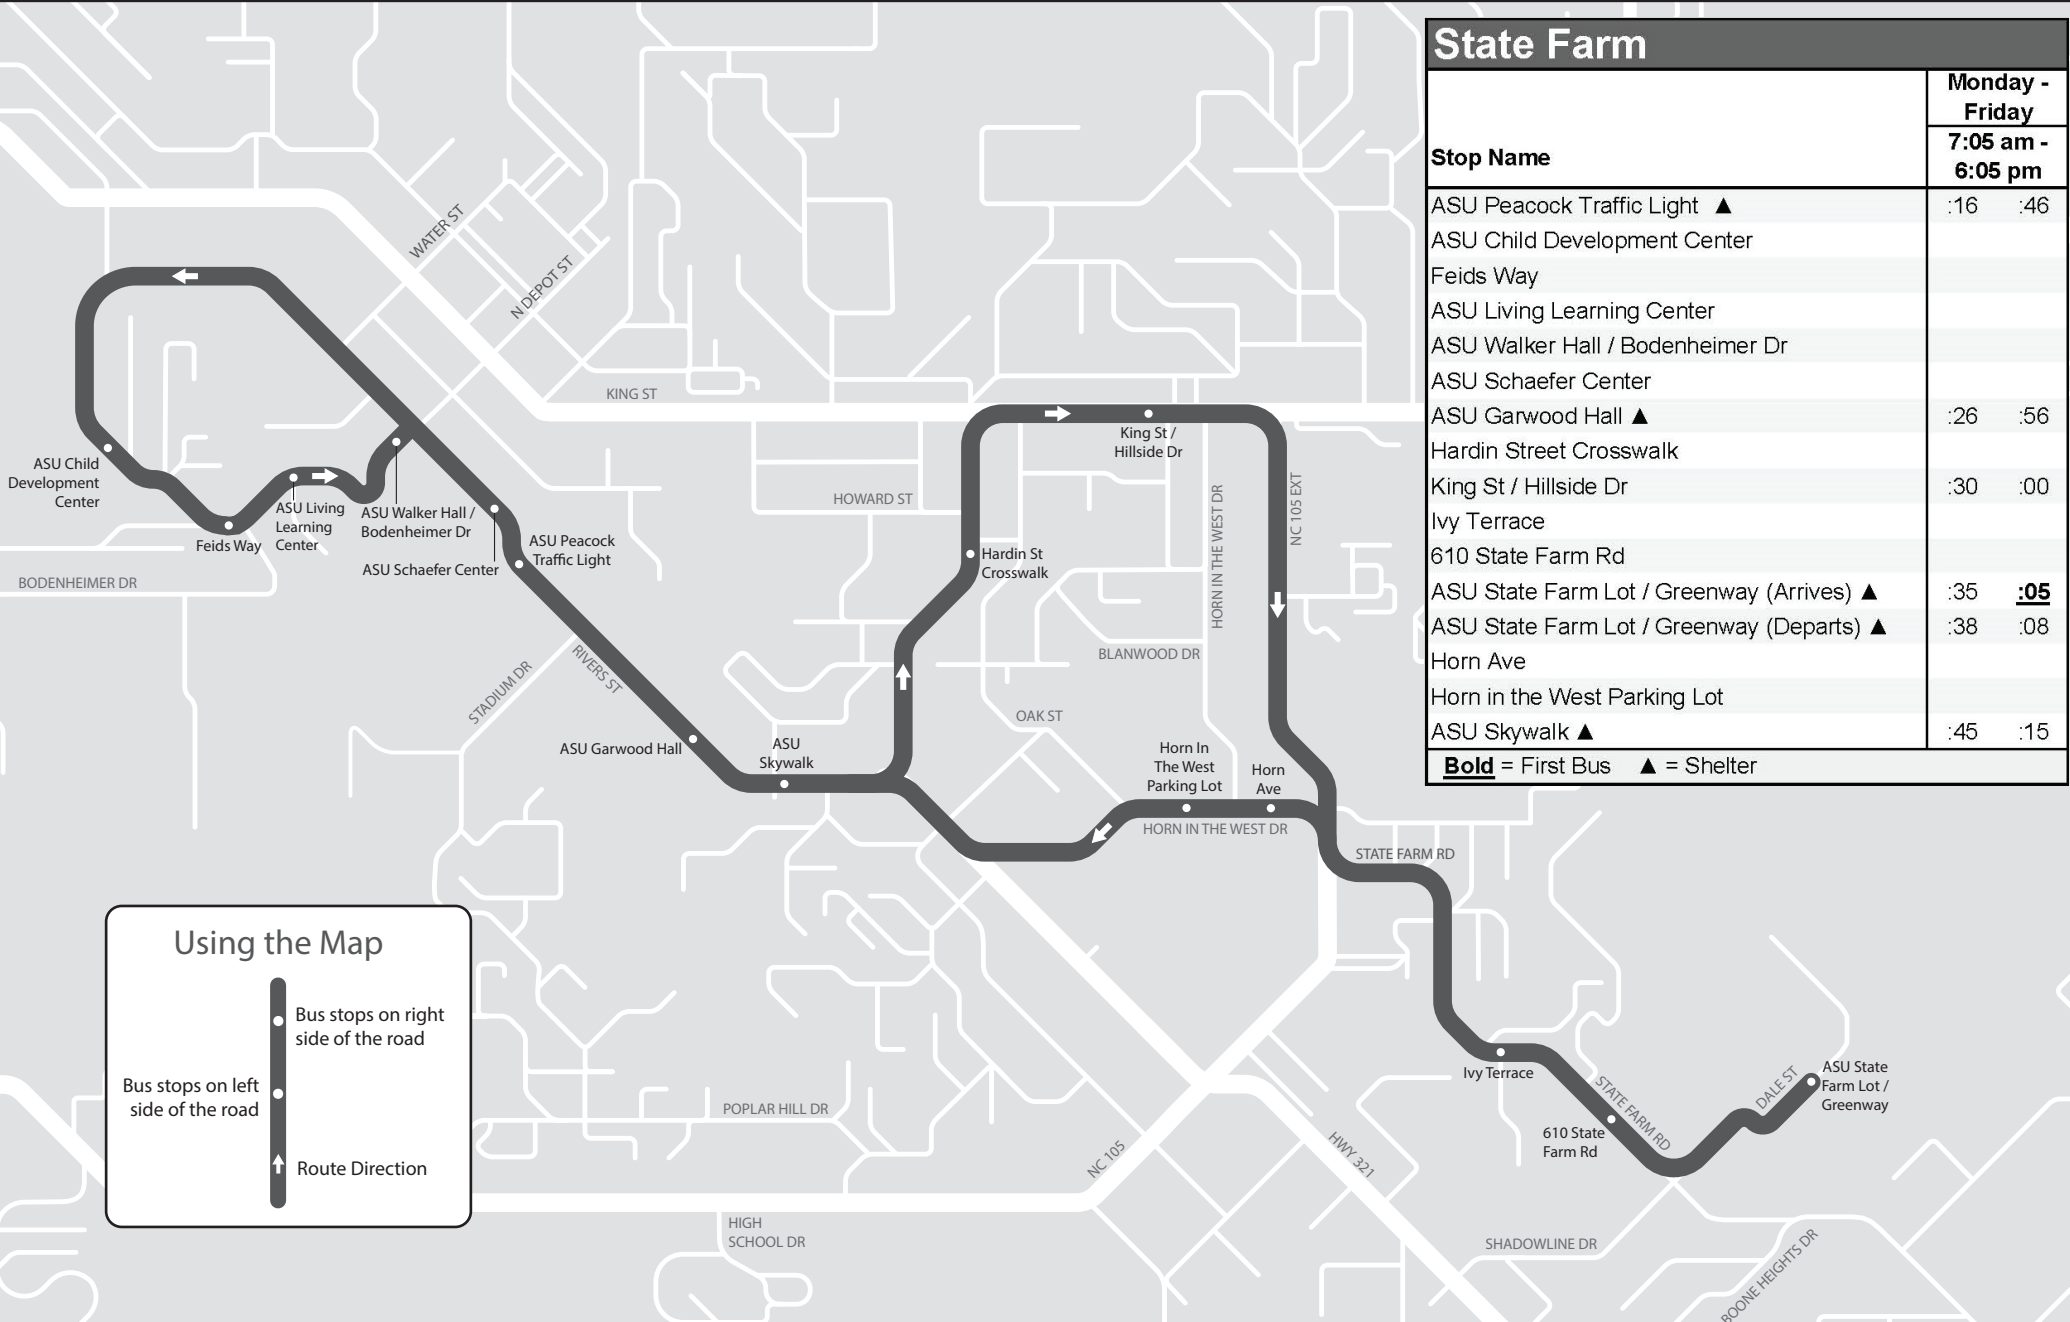

Rivers St- Poplar Grove Rd - Bodenheimer Dr - Hardin St - King St - NC 105 Ext - State Farm Rd - Horn in the West Dr

State Farm	
Stop Name	Monday - Friday
	7:05 am - 6:05 pm
ASU Peacock Traffic Light ▲	:16 :46
ASU Child Development Center	
Feids Way	
ASU Living Learning Center	
ASU Walker Hall / Bodenheimer Dr	
ASU Schaefer Center	
ASU Garwood Hall ▲	:26 :56
Hardin Street Crosswalk	
King St / Hillside Dr	:30 :00
Ivy Terrace	
610 State Farm Rd	
ASU State Farm Lot / Greenway (Arrives) ▲	:35 :05
ASU State Farm Lot / Greenway (Departs) ▲	:38 :08
Horn Ave	
Horn in the West Parking Lot	
ASU Skywalk ▲	:45 :15

Bold = First Bus ▲ = Shelter

Using the Map

- Bus stops on right side of the road
- Bus stops on left side of the road
- ↑ Route Direction