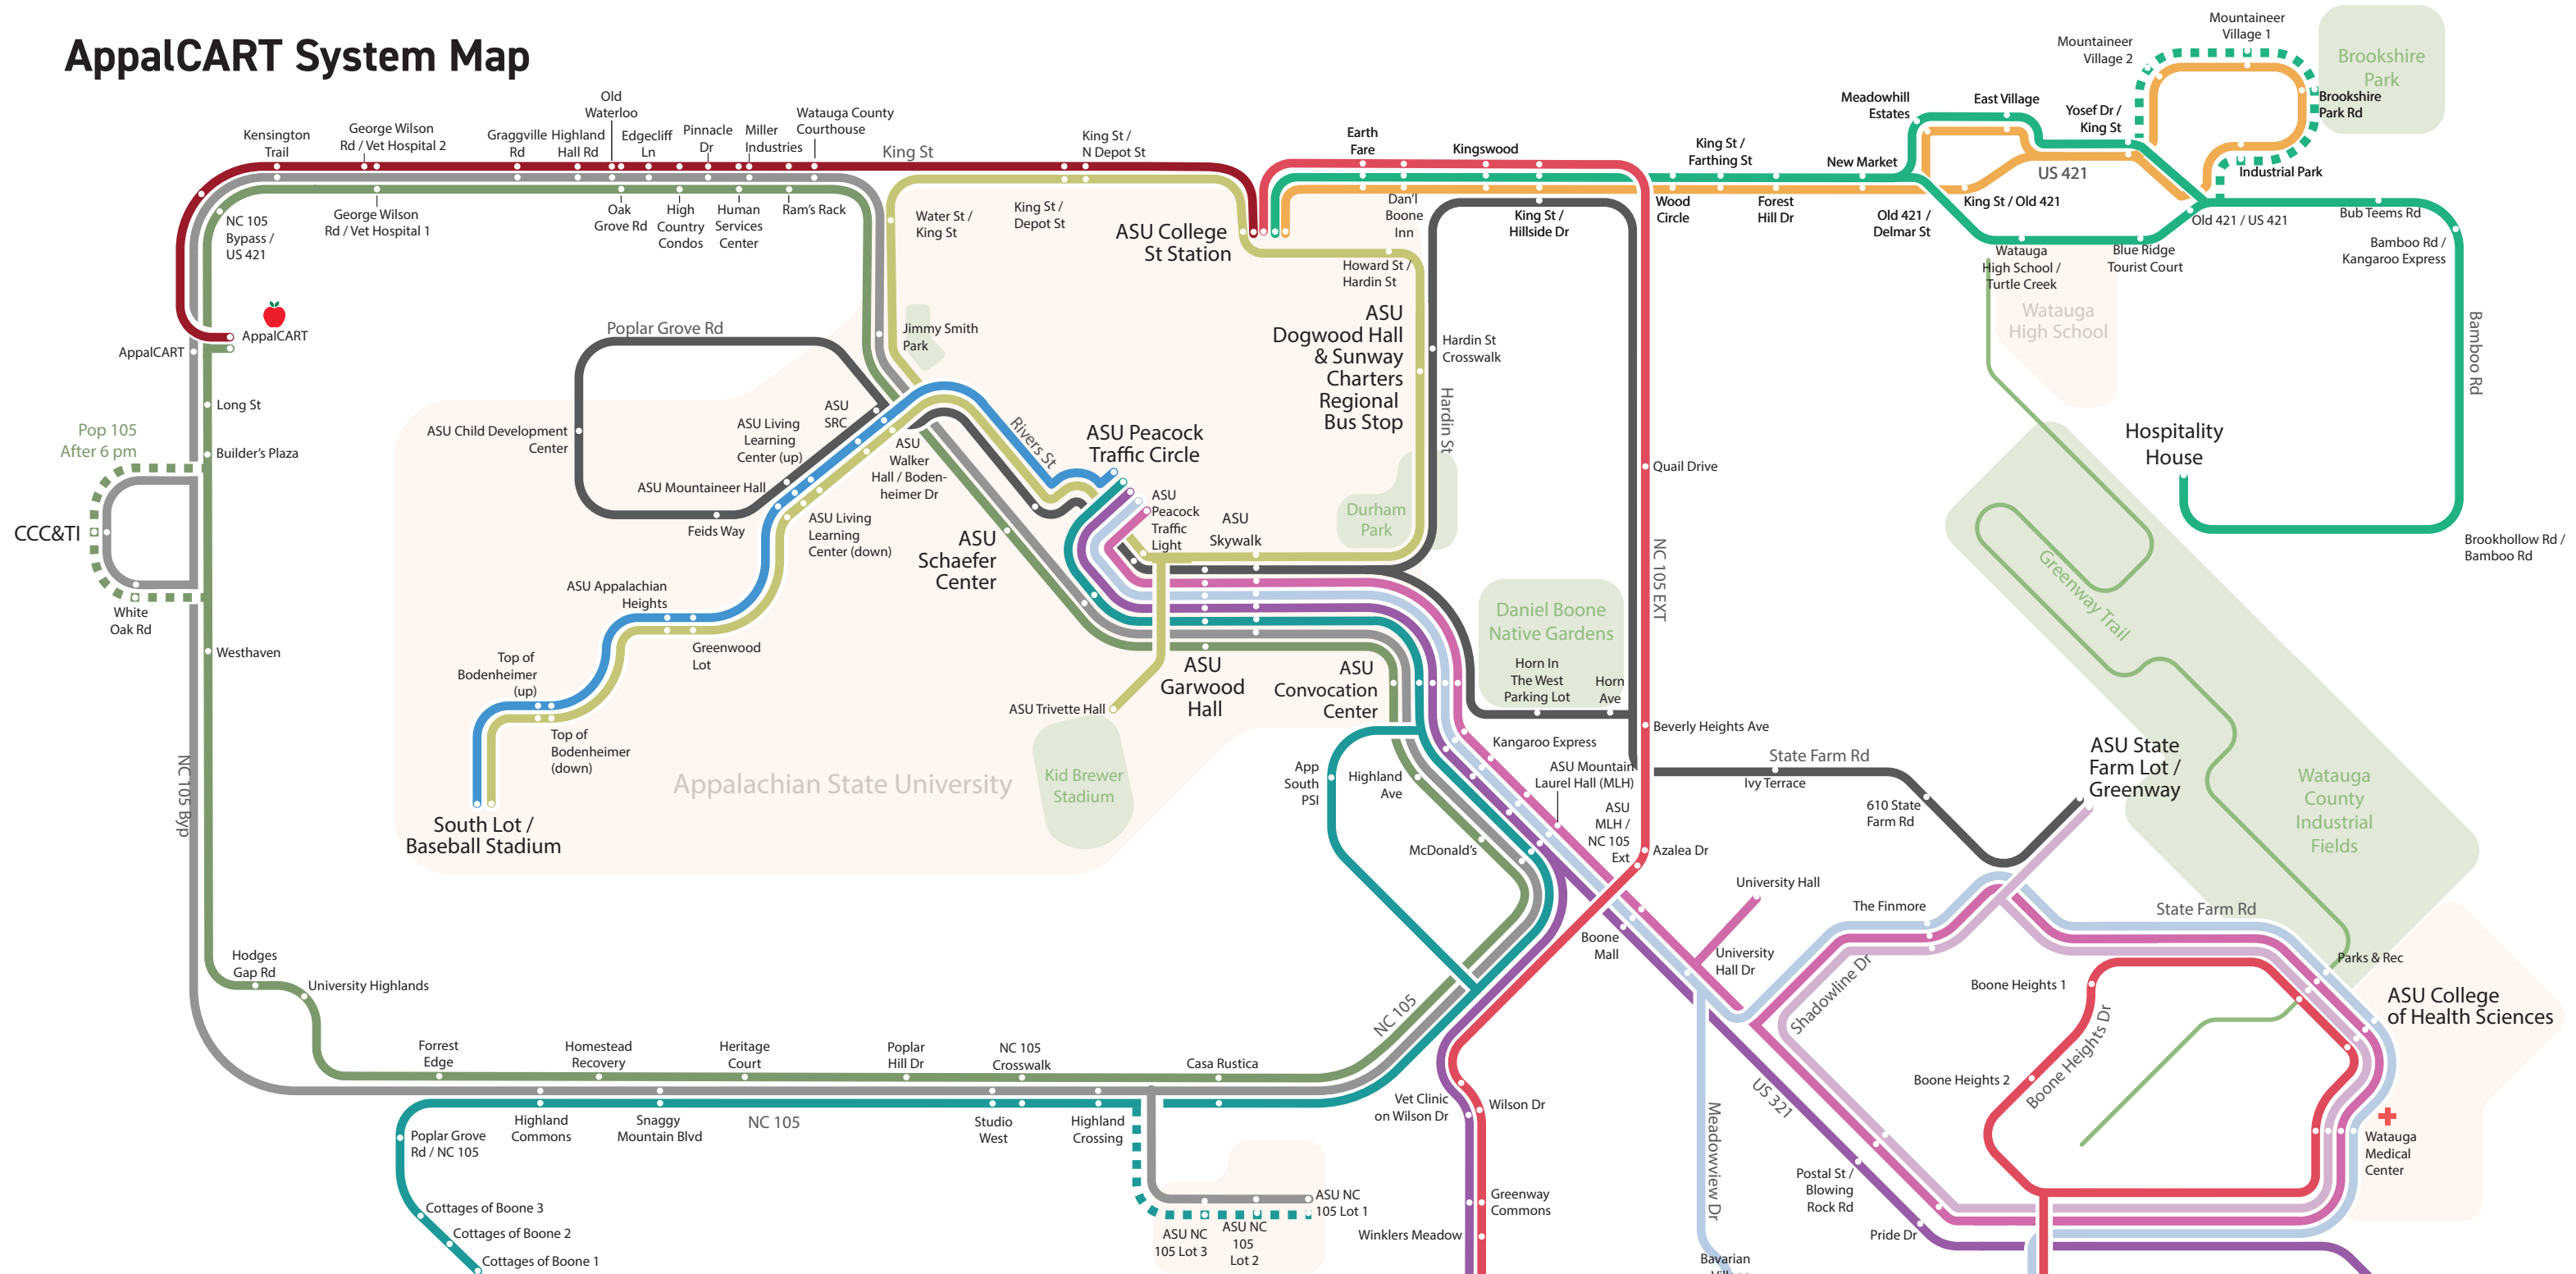

AppalCART System Map

ROUTES

- B Blue
- E Express
- G Gold
- GR Green
- GY Gray
- M Maroon
- O Orange
- PK Pink
- POP Pop 105
- P Purple
- R Red
- S Silver
- T Teal
- W Wellness

How to Read the Map

If the stop name is on the right, the bus stops on the right side of the road

If the stop name is on the left, the bus stops on the left side of the road

If there is a circle, the bus stops. Multiple circles indicate that multiple routes serve the bus stop

Route Direction ↑

NC 105 Lot Shuttle

State Farm Lot Shuttle