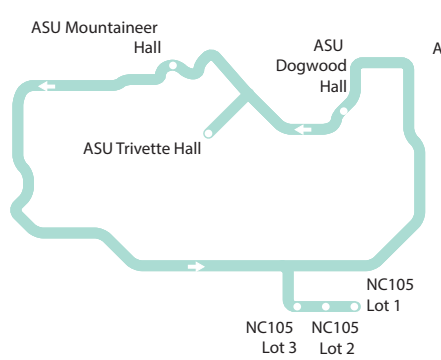

AppalCART System Map

ROUTES

- B Blue
- E Express
- G Gold
- GR Green
- GY Gray
- M Maroon
- O Orange
- PK Pink
- POP Pop 105
- P Purple
- R Red
- S Silver
- T Teal
- W Wellness

How to Read the Map

If the stop name is on the right, the bus stops on the right side of the road

If the stop name is on the left, the bus stops on the left side of the road

If there is a circle, the bus stops. Multiple circles indicate that multiple routes serve the bus stop

Route Direction ↑

NC 105 Lot Shuttle

State Farm Lot Shuttle