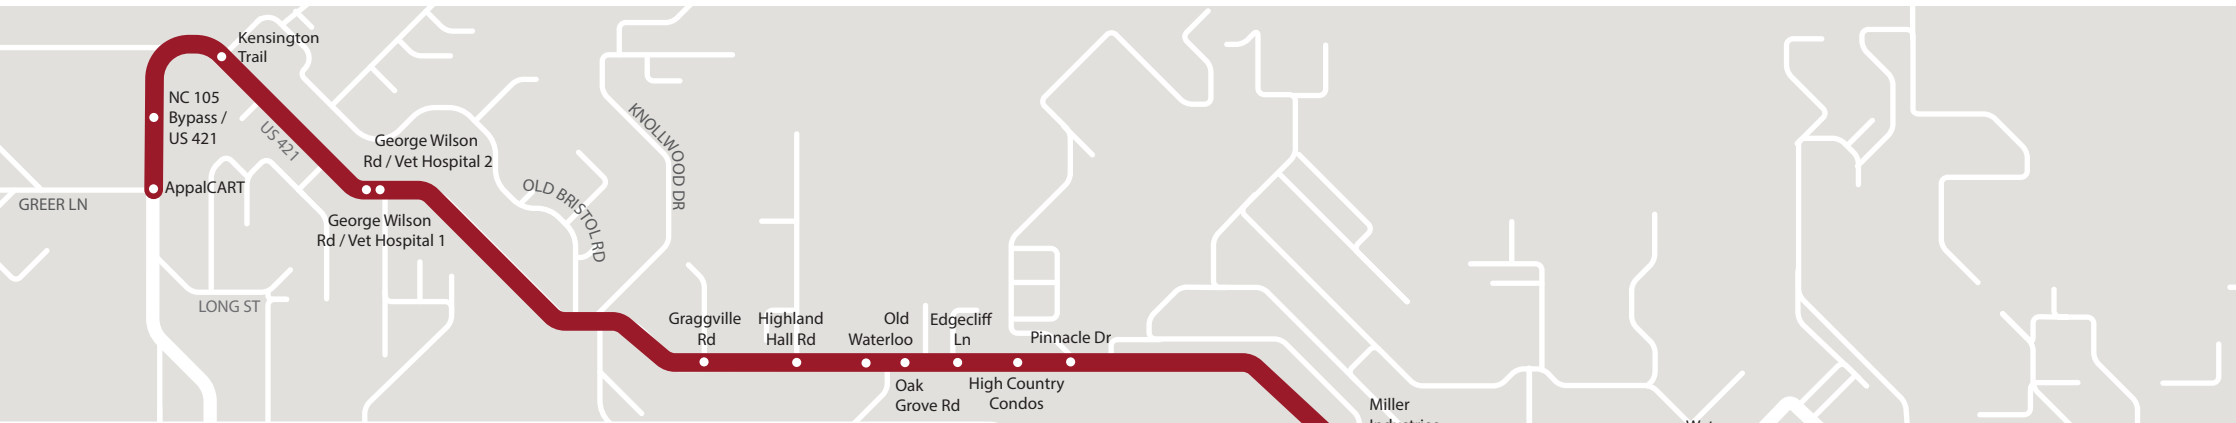

AppalCART - High Country Condos - ASU College St Station - Edgecliff Ln

16

Maroon Timetable

Stop Name	Monday - Friday		Saturday		Sunday		Break (M - F)	
	7:05 am - 10:03 pm		9:05 am - 5:34 pm		12:05 pm - 8:04 pm		6:50 am - 8:08 pm	
AppalCART (Departs)	:05	:35	:05	:35	:05	:35	:05	:35
NC 105 Bypass / US 421 West	:07	:37	:07	:37	:07	:37	:07	:37
George Wilson Rd / Vet Hospital 1	:08	:38	:08	:38	:08	:38	:08	:38
Oak Grove Rd	:09	:39	:09	:39	:09	:39	:09	:39
High Country Condos ▲	:10	:40	:10	:40	:10	:40	:10	:40
Human Services Center	:12	:42	:12	:42	:12	:42	:12	:42
Ram's Rack ▲	:13	:43	:13	:43	:13	:43	:13	:43
King St / Depot St	:15	:45	:15	:45	:15	:45	:15	:45
ASU College St Station (Arrives) ▲	:17	:47	:17	:47	:17	:47	:17	:47
ASU College St Station (Departs) ▲	:22	:52	:22	:52	:22	:52	:22	:52
King St / N Depot St	:24	:54	:24	:54	:24	:54	:24	:54
Watauga County Courthouse	:26	:56	:26	:56	:26	:56	:26	:56
Miller Industries	:27	:57	:27	:57	:27	:57	:27	:57
Pinnacle Dr	:28	:58	:28	:58	:28	:58	:28	:58
Edgecliff Ln ▲	:28	:58	:28	:58	:28	:58	:28	:58
Old Waterloo	:29	:59	:29	:59	:29	:59	:29	:59
Highland Hall Rd ▲	:29	:59	:29	:59	:29	:59	:29	:59
Graggville Rd	:30	:00	:30	:00	:30	:00	:30	:00
George Wilson Rd / Vet Hospital 2	:31	:01	:31	:01	:31	:01	:31	:01
Kensington Trail	:32	:02	:32	:02	:32	:02	:32	:02
AppalCART (Arrives)	:33	:03	:33	:03	:33	:03	:33	:03

Bold Underlined = First Bus ▲ = Shelter

How to Read the Map

If the stop name is on the left, the bus stops on the left side of the road

If the stop name is on the right, the bus stops on the right side of the road

▲ Route Direction