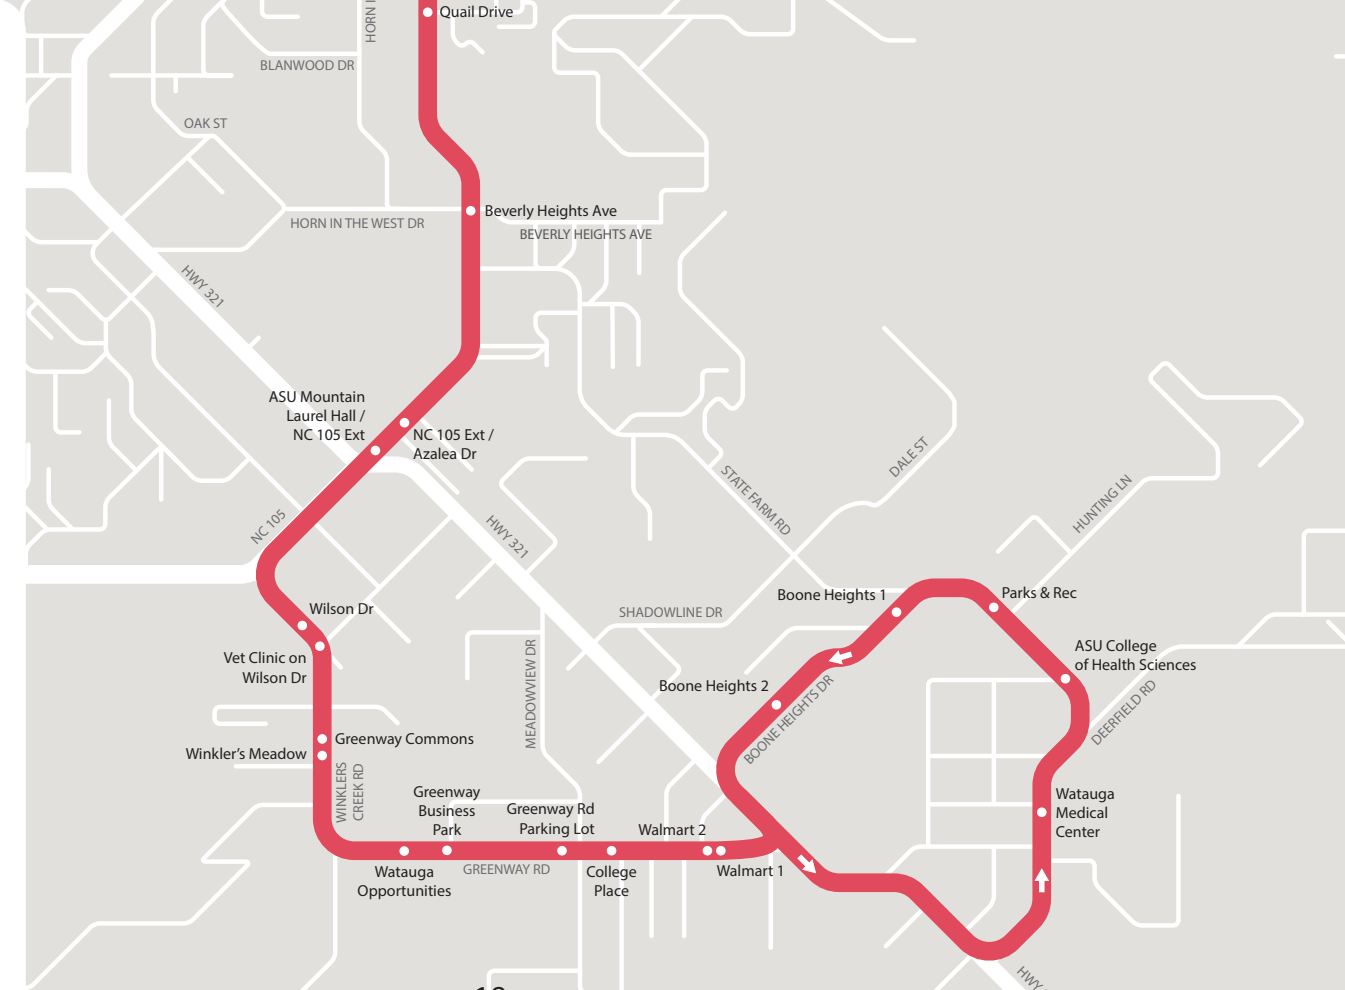

Bold Underlined = First Bus ▲ = Shelter