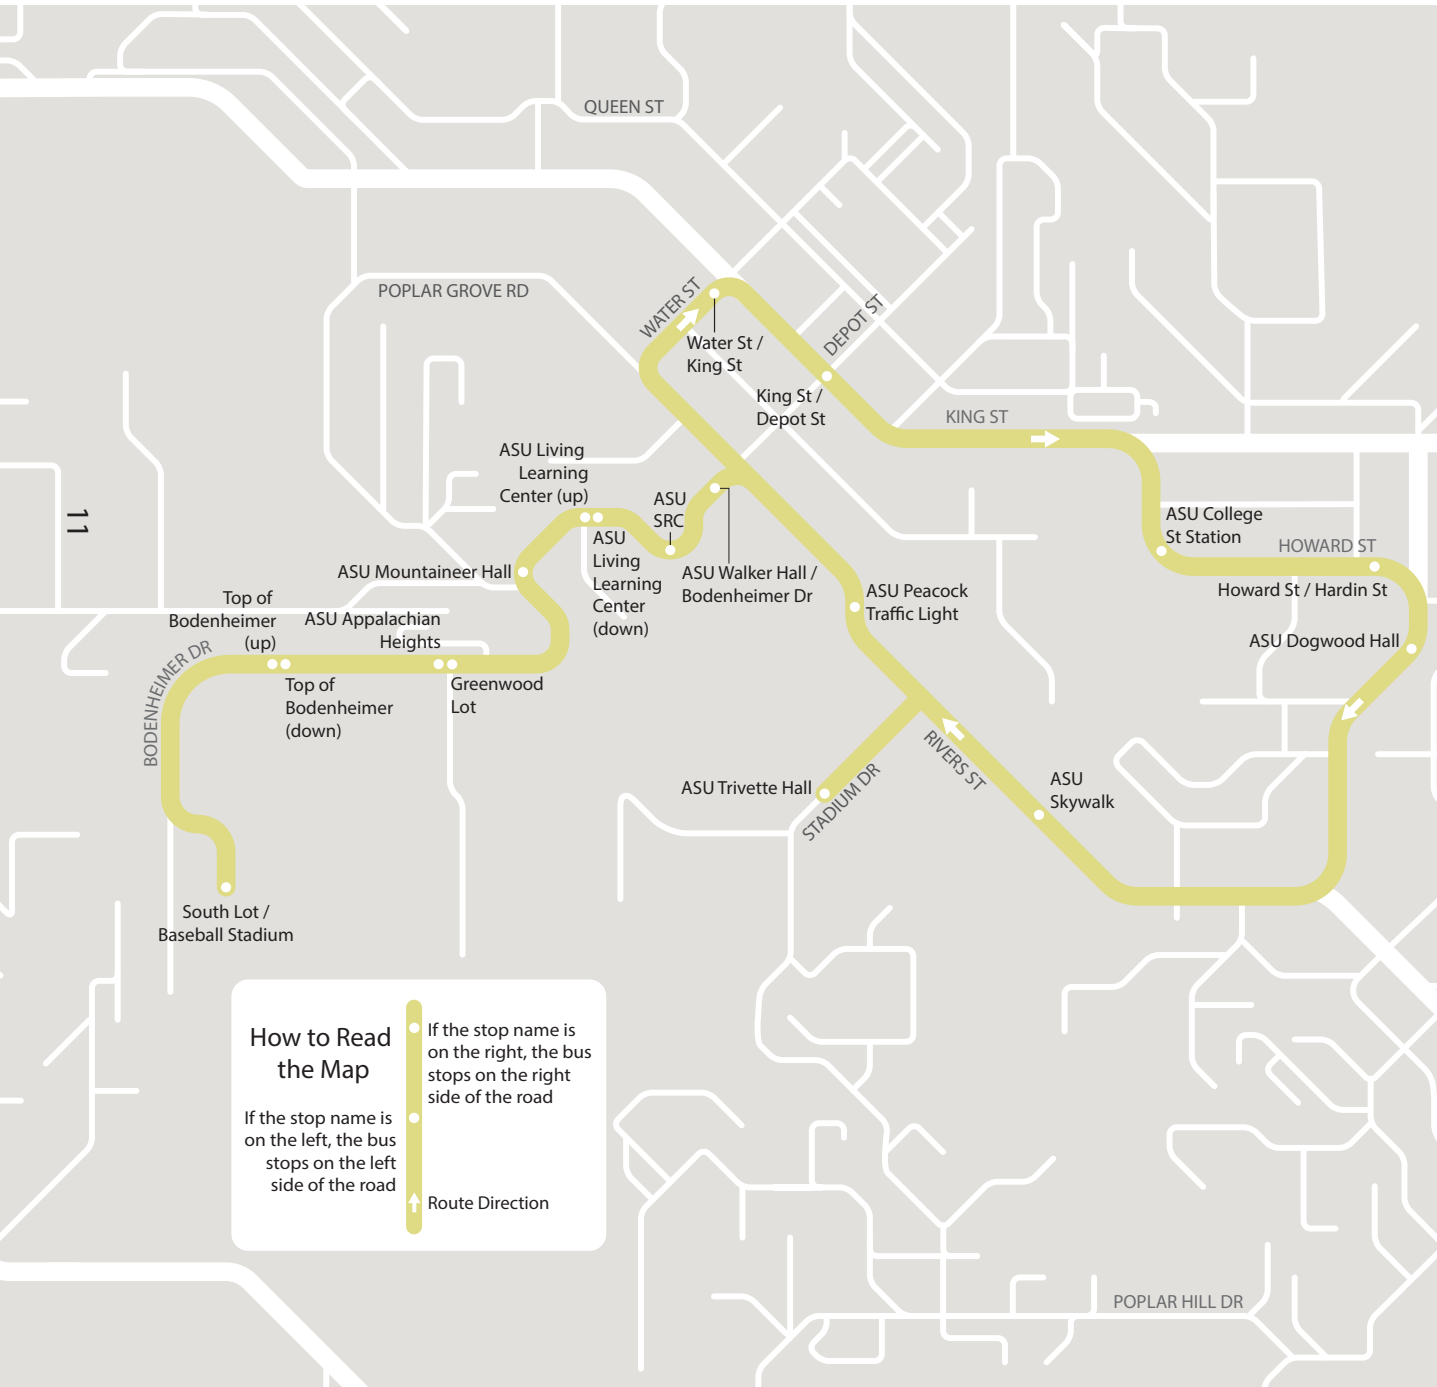

# ASU College St Station - Rivers St - Bodenheimer Dr - King St

### Gold Timetable

Stop Name	Monday - Friday	Saturday	Sunday	Break (M - F)
	6:05 pm - 9:59 pm	8:35 am - 5:59 pm	11:35 am - 7:59 pm	7:05 am - 5:29 pm
ASU College St Station (Departs) ▲	<b>:05</b> :35	<b>:35</b> :05	<b>:35</b> :05	<b>:05</b> :35
Howard St / Hardin St	:06 :36	:36 :06	:36 :06	:06 :36
ASU Dogwood Hall & Sunway Charters ▲	:07 :37	:37 :07	:37 :07	:07 :37
ASU Skywalk ▲	:10 :40	:40 :10	:40 :10	:10 :40
ASU Trivette Hall ▲	:12 :42	:42 :12	:42 :12	:12 :42
ASU Peacock Traffic Light ▲	:14 :44	:44 :14	:44 :14	:14 :44
ASU SRC ▲	:16 :46	:46 :16	:46 :16	:16 :46
ASU Living Learning Center (up)	:16 :46	:46 :16	:46 :16	:16 :46
ASU Mountaineer Hall ▲	:17 :47	:47 :17	:47 :17	:17 :47
ASU Appalachian Heights	:18 :48	:48 :18	:48 :18	:18 :48
Top of Bodenheimer (up)	:18 :48	:48 :18	:48 :18	:18 :48
South Lot / Baseball Stadium (Arrives) ▲	:19 :49	:49 :19	:49 :19	:19 :49
South Lot / Baseball Stadium (Departs) ▲	:22 :52	:52 :22	:52 :22	:22 :52
Top of Bodenheimer (down) ▲	:23 :53	:53 :23	:53 :23	:23 :53
Greenwood Lot ▲	:24 :54	:54 :24	:54 :24	:24 :54
ASU Living Learning Center (down) ▲	:25 :55	:55 :25	:55 :25	:25 :55
ASU Walker Hall / Bodenheimer Dr ▲	:26 :56	:56 :26	:56 :26	:26 :56
Water St / King St	:27 :57	:57 :27	:57 :27	:27 :57
King St / Depot St	:28 :58	:58 :28	:58 :28	:28 :58
ASU College St Station (Arrives) ▲	<b>:29</b> :59	<b>:59</b> :29	<b>:59</b> :29	<b>:29</b> :59

**Bold Underlined** = First Bus    ▲ = Shelter

### How to Read the Map

- If the stop name is on the right, the bus stops on the right side of the road
- If the stop name is on the left, the bus stops on the left side of the road
- ↑ Route Direction