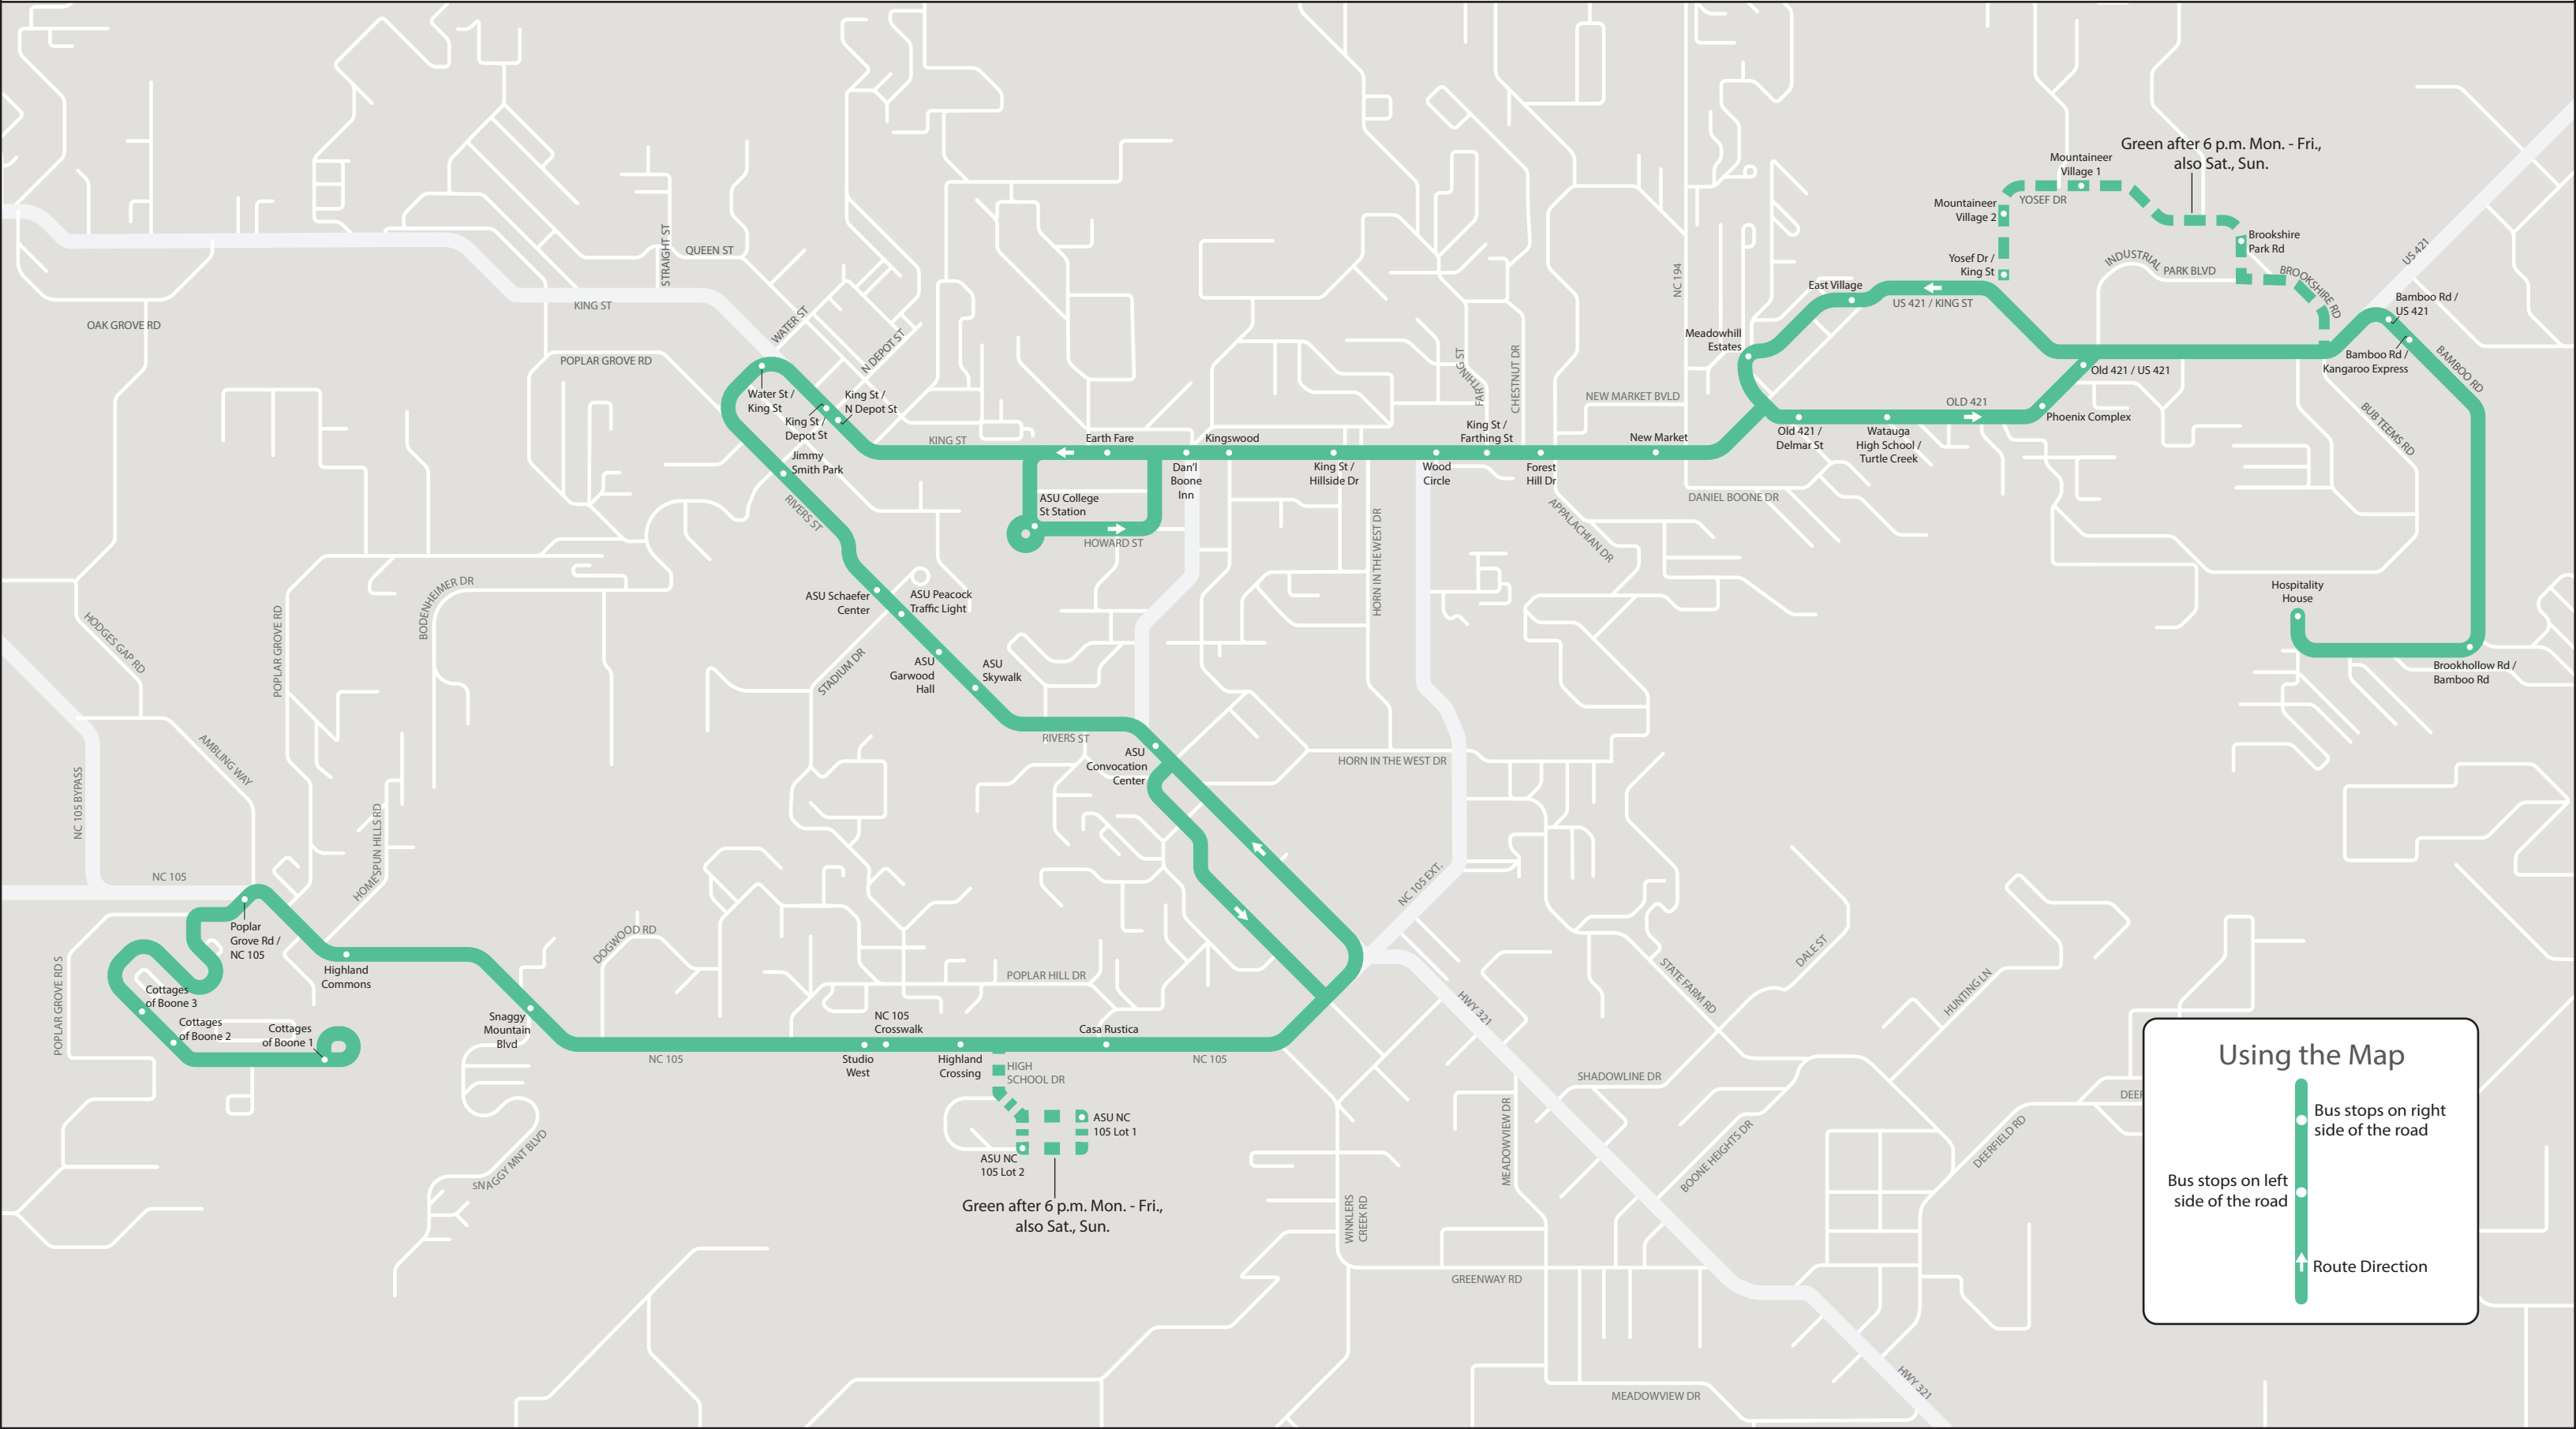

Hospitality House - Old 421 - King St / US 421 - ASU College St Station - Rivers St - NC 105 - Cottages of Boone

Using the Map

- Bus stops on right side of the road
- Bus stops on left side of the road
- Route Direction

▲ = First Bus
▲ = Shelter
 Break - First Bus for Green (Bus 2) departs from Watauga High School / Turtle Creek at 7:08am. Bus 2 departs from Cottages of Boone at 7:16am.