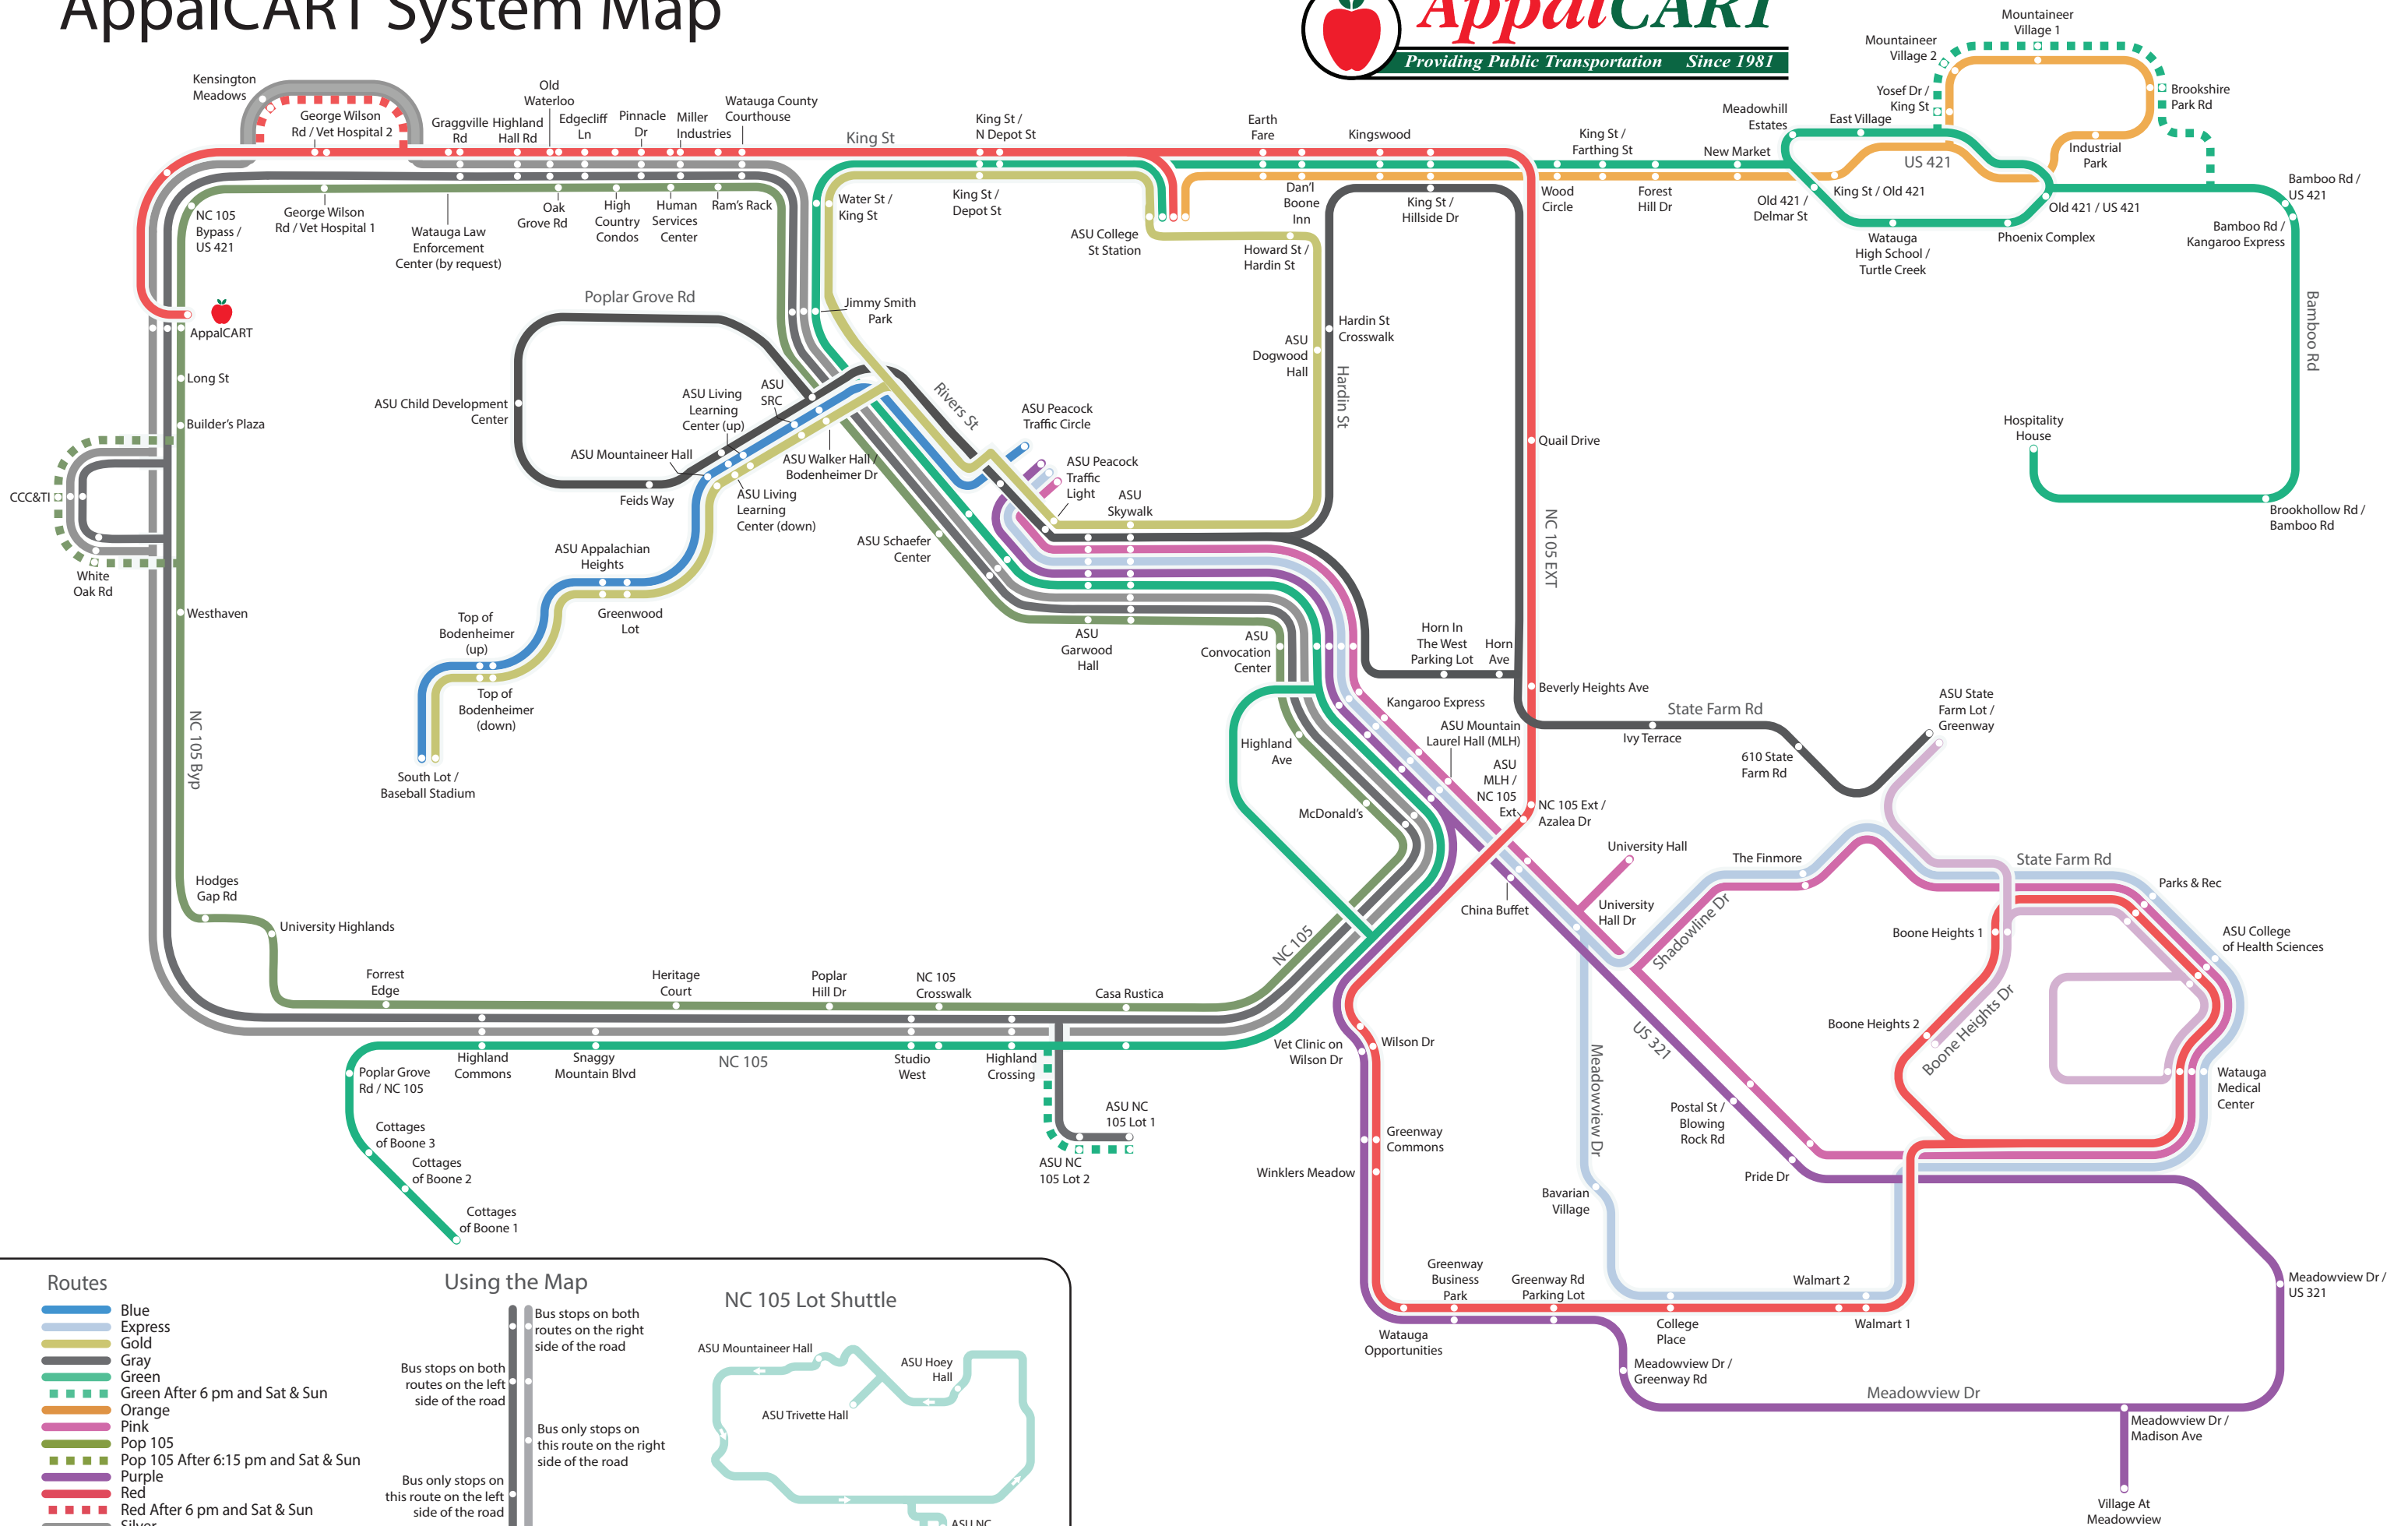

AppalCART System Map

Routes

- Blue
- Express
- Gold
- Gray
- Green
- Green After 6 pm and Sat & Sun
- Orange
- Pink
- Pop 105
- Pop 105 After 6:15 pm and Sat & Sun
- Purple
- Red
- Red After 6 pm and Sat & Sun
- Silver
- State Farm
- Wellness District

Using the Map

- Bus stops on both routes on the right side of the road
- Bus stops on both routes on the left side of the road
- Bus only stops on this route on the right side of the road
- Bus only stops on this route on the left side of the road
- Route direction

NC 105 Lot Shuttle