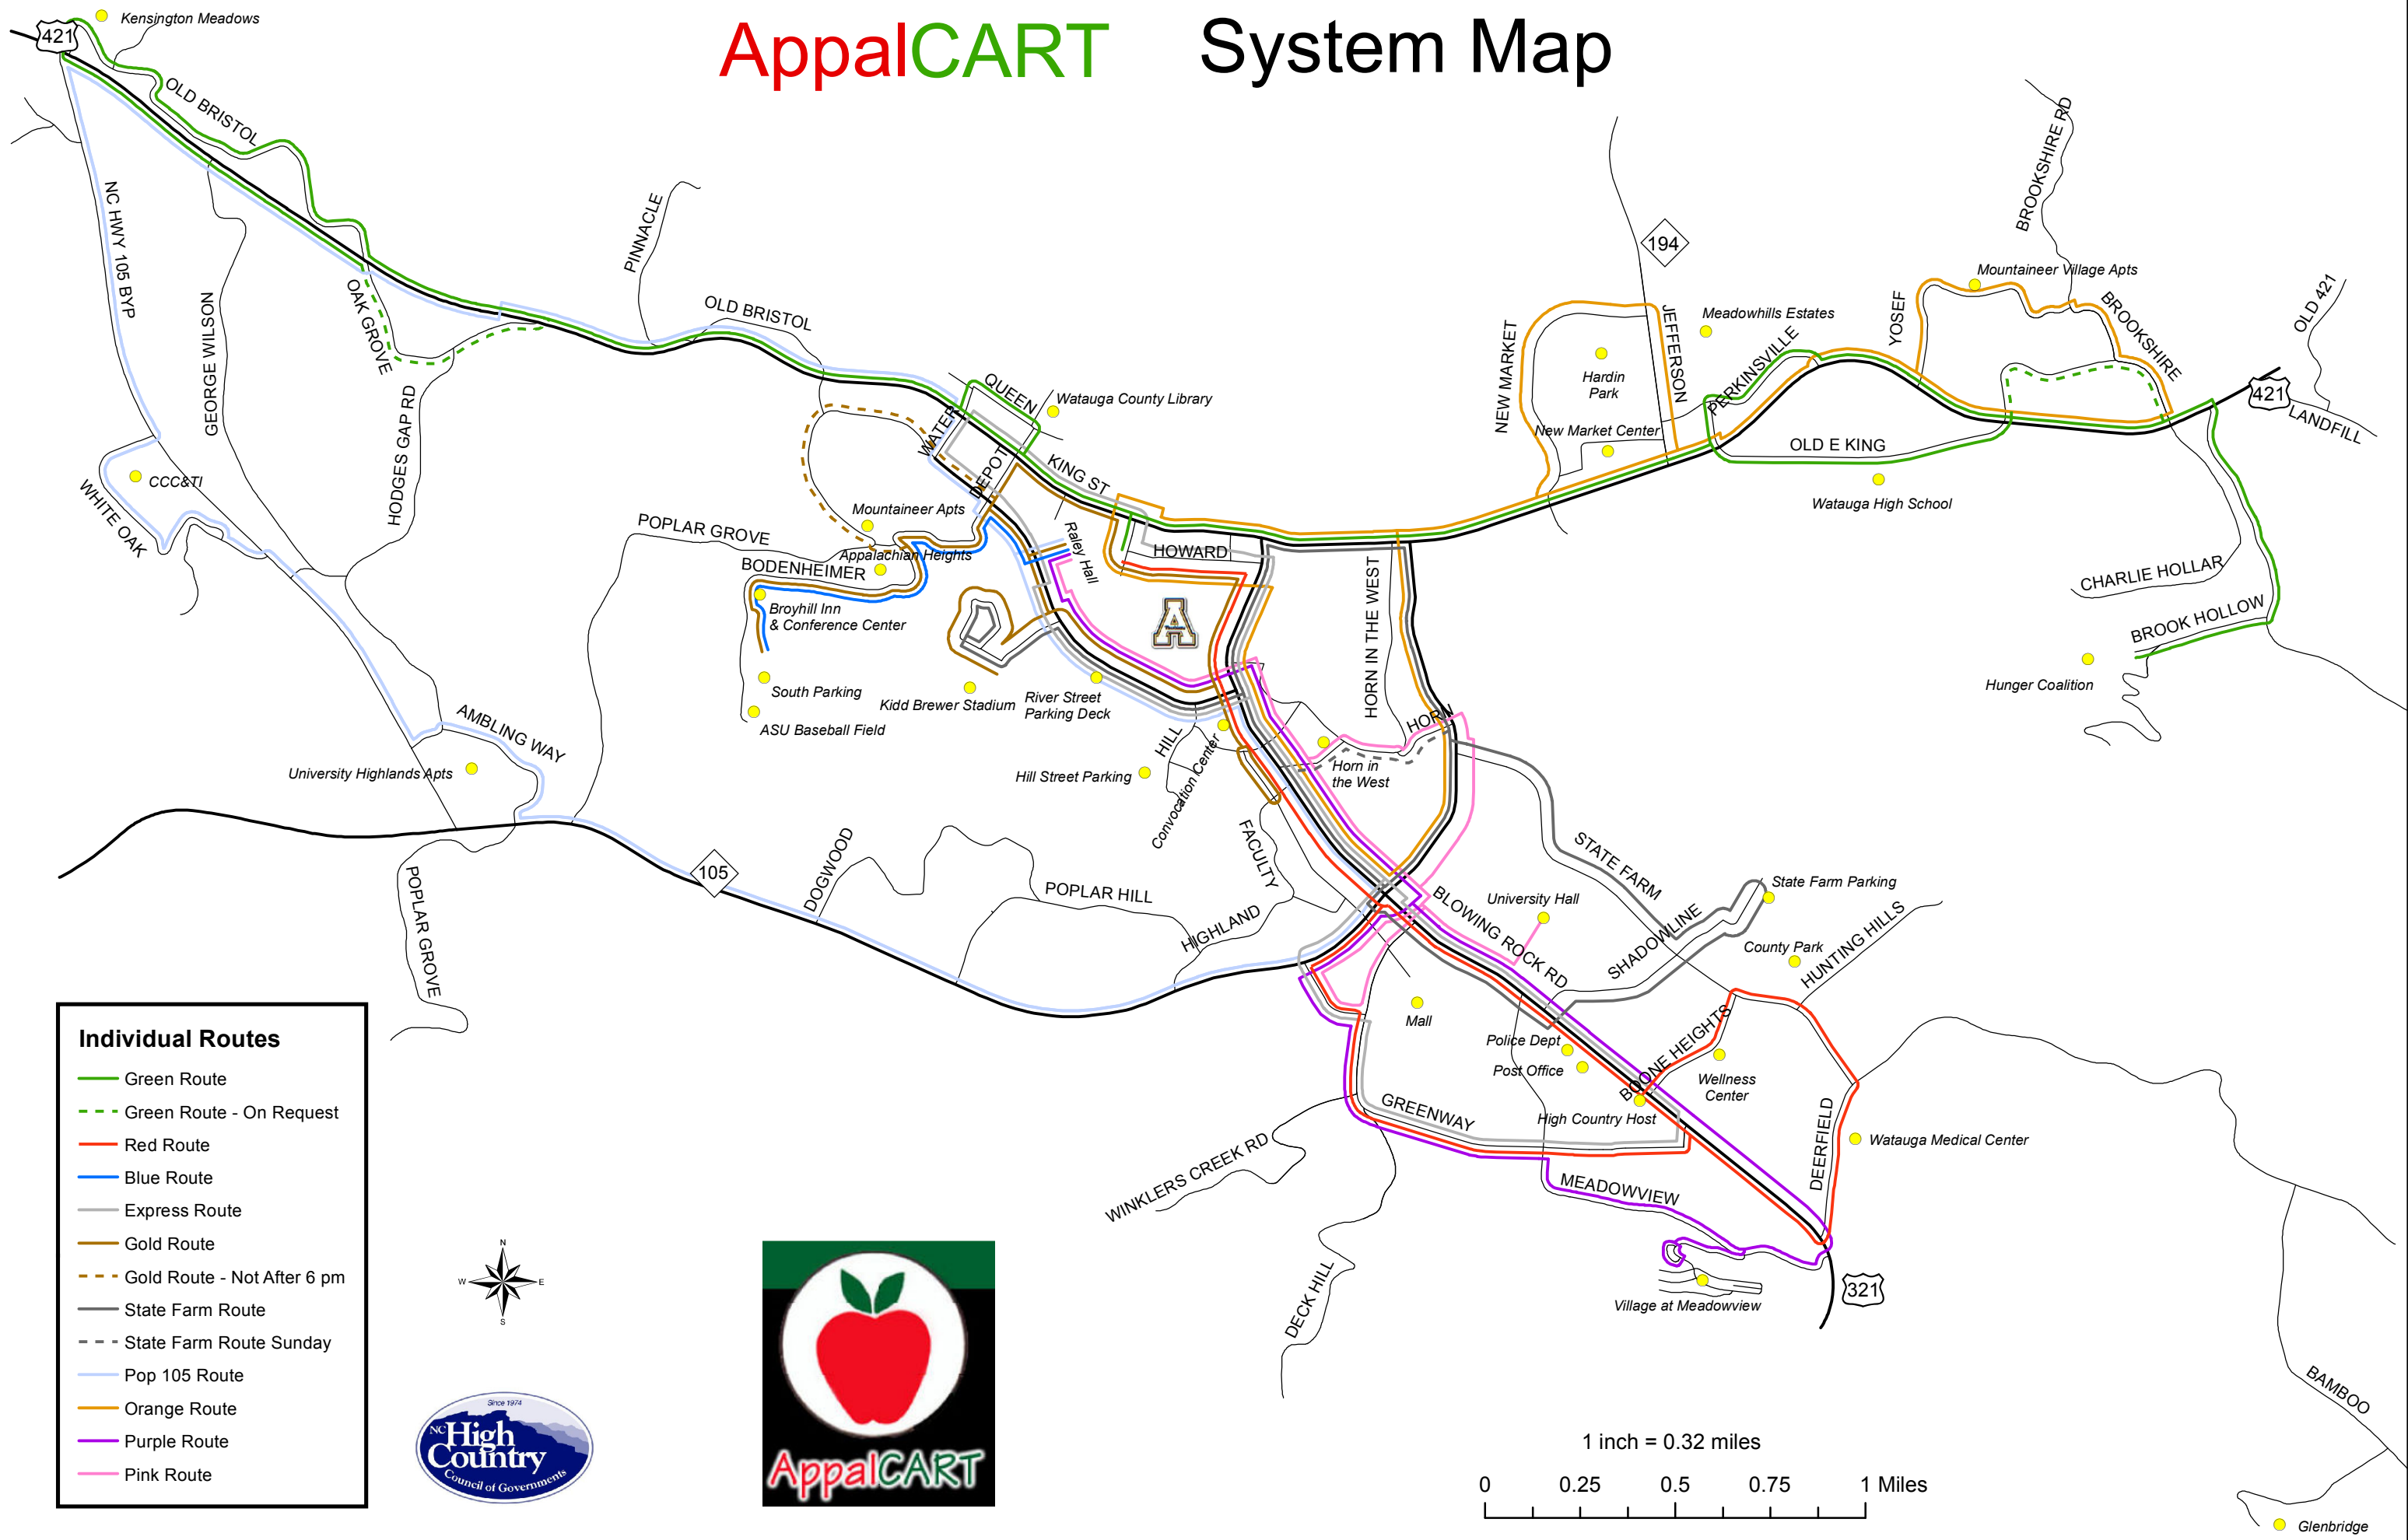

AppalCART System Map

- Individual Routes**
- Green Route
 - - - Green Route - On Request
 - Red Route
 - Blue Route
 - Express Route
 - Gold Route
 - - - Gold Route - Not After 6 pm
 - State Farm Route
 - - - State Farm Route Sunday
 - Pop 105 Route
 - Orange Route
 - Purple Route
 - Pink Route

● Glenbridge