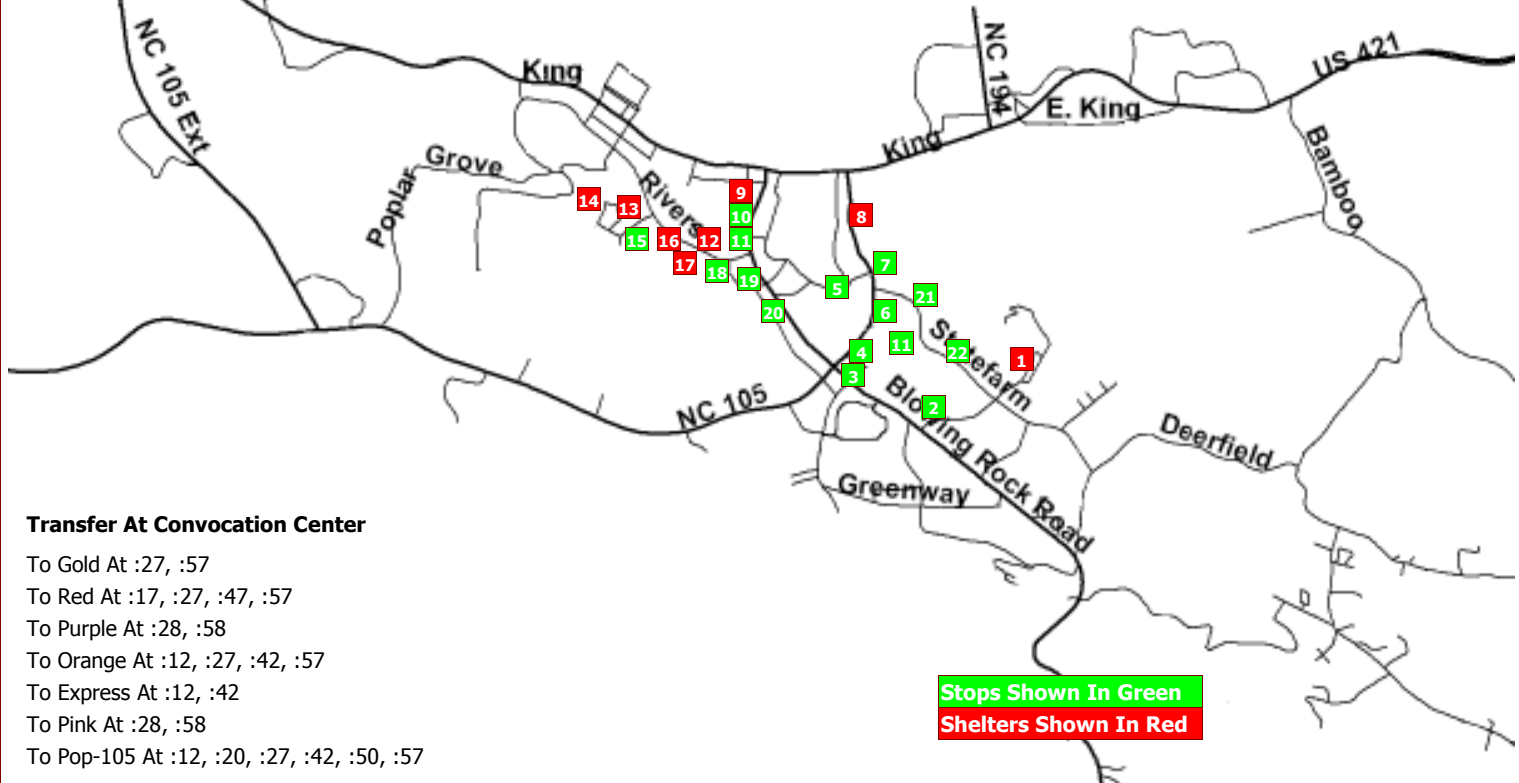

## State Farm Route (FY 2012) Fall And Spring Semesters

Monday thru Friday from 9:30 AM until 10:22 PM - Saturday from 8:30 AM until 5:00 PM  
 Operates On The Day Before A School Week Begins (Usually Sunday) And From 4:00 PM until 1:25 AM  
 Last Departure From State Farm Lot Is 1:00 AM - Stops At Listed Stops Only

### Transfer At Convocation Center

- To Gold At :27, :57
- To Red At :17, :27, :47, :57
- To Purple At :28, :58
- To Orange At :12, :27, :42, :57
- To Express At :12, :42
- To Pink At :28, :58
- To Pop-105 At :12, :20, :27, :42, :50, :57

**Stops Shown In Green**

**Shelters Shown In Red**

Stops	Minutes Past The Hour
01 Asu State Farm -Greenway (Departs)	.00 .30
02 Shadowline Dr - Driveway On Right	.03 .33
03 Shadowline Dr - App Bryan Estates	.03 .33
04 NC 105 Extension - 321	.04 .34
05 NC 105 Extension - Azalea Dr	.05 .35
06 Horn / West Parking Lot - Sat/Sun Only	.07 .37
07 Watauga Building Supply	.06 .36
08 Papa John's Pizza	.07 .37
09 Brown Brother's Apartments Shelter	.18 .38
10 Asu Hoey Hall Awning	.10 .40
11 Hardin St - Dauph Blan St	.11 .41
12 Asu Main Entrance Rivers Street	.11 .41
13 Asu Skywalk Brick Shelter	.12 .42
14 Asu Trivette Dining Hall Shelter - Quinn	.14 .44
15 Asu Eggers Hall Shelter	.15 .45
16 Asu Justice Hall Opposite Trivette Shelt	.16 .46
17 Asu CAP Building Shelter	.17 .47
18 Asu IET Building Shelter	.18 .48
19 Asu Thomas Build Convocation Center	.18 .48
20 Asu Convocation Center On 321	.19 .49

Stops	Minutes Past The Hour
04 Highland Ave	.19 .49
06 NC 105 Extension - Azelea Dr	.21 .41
21 Watauga Building Supply	.21 .41
22 Ivy Terrace - State Farm Road	.22 .42
23 610 State Farm Road	.22 .42
01 Asu State Farm - Greenway (Arrives)	.24 .44