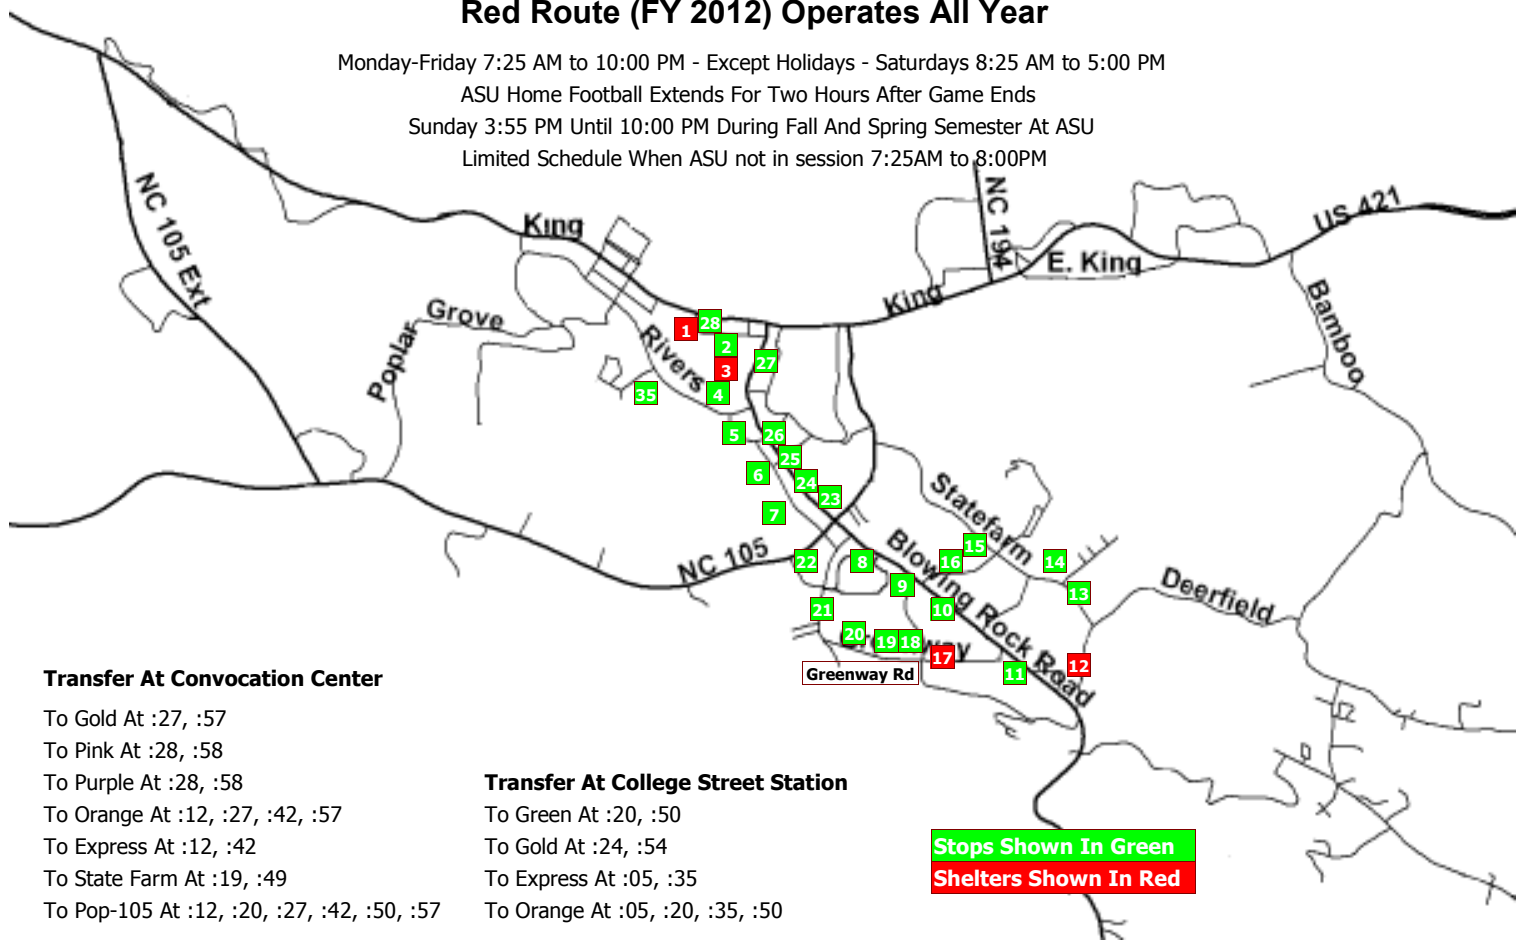

### Transfer At Convocation Center

To Gold At :27, :57  
 To Pink At :28, :58  
 To Purple At :28, :58  
 To Orange At :12, :27, :42, :57  
 To Express At :12, :42  
 To State Farm At :19, :49  
 To Pop-105 At :12, :20, :27, :42, :50, :57

### Transfer At College Street Station

To Green At :20, :50  
 To Gold At :24, :54  
 To Express At :05, :35  
 To Orange At :05, :20, :35, :50

**Stops Shown In Green**

**Shelters Shown In Red**

Stops	Minutes Past The Hour	Stops	Minutes Past The Hour
<b>01</b> ASU College St. Station (Departs)	.25 .55	<b>21</b> Greenway Commons Apartments	.42 .12
<b>02</b> Howard & Hardin St - DB Inn	.26 .56	<b>22</b> Wilson Drive and NC 105	.44 .14
<b>03</b> ASU Hoey Hall Awning	.26 .56	<b>23</b> Appalachian Panhellenic Hall Shelter	.45 .15
<b>04</b> Hardin St & Daugh Blan St	.26 .56	<b>24</b> Kangaroo Express Opposite WATA	.46 .16
<b>05</b> Convocation Center On 321	.27 .57	<b>25</b> Horn In The West Drive	.47 .17
<b>06</b> Highland Avenue	.28 .58	<b>26</b> Hardin St & Convocation Ctr. X-walk	.47 .17
<b>07</b> McDonalds / Wachovia Bank on 321	.29 .59	<b>27</b> Red Onion Cafe Crosswalk	.48 .18
<b>08</b> China Buffet - 321 Mall Entrance	.30 .00	<b>28</b> Asu College of Educaton on Howard St	.49 .19
<b>09</b> Boone Town Hall - Blowing Rock Rd	.31 .01	<b>01</b> ASU College St.Station (Arrives)	.50 .20
<b>10</b> Visitor's Center - High Country Host	.32 .02		
<b>11</b> Applebee's - Blowing Rock Rd	.33 .03		
<b>12</b> Watauga Medical Center Shelter	.34 .04		
<b>13</b> State Farm Rd Opp. Furman Dr.	.35 .05		
<b>14</b> ASU Annex - Parks & Rec - St Frm Rd	.36 .06		
<b>15</b> Boone Heights & State Farm Rd	.36 .06		
<b>16</b> Boone Heights Shopping Center	.37 .07		
<b>17</b> Wal-Mart Shelter	.39 .09		
<b>18</b> Greenway Rd Pkg Lot Near Traffic Lgt	.40 .10		
<b>19</b> Greenway Rd & Ivy Dr	.40 .10		
<b>20</b> Greenway Business Pk Opp. IRC	.41 .11		