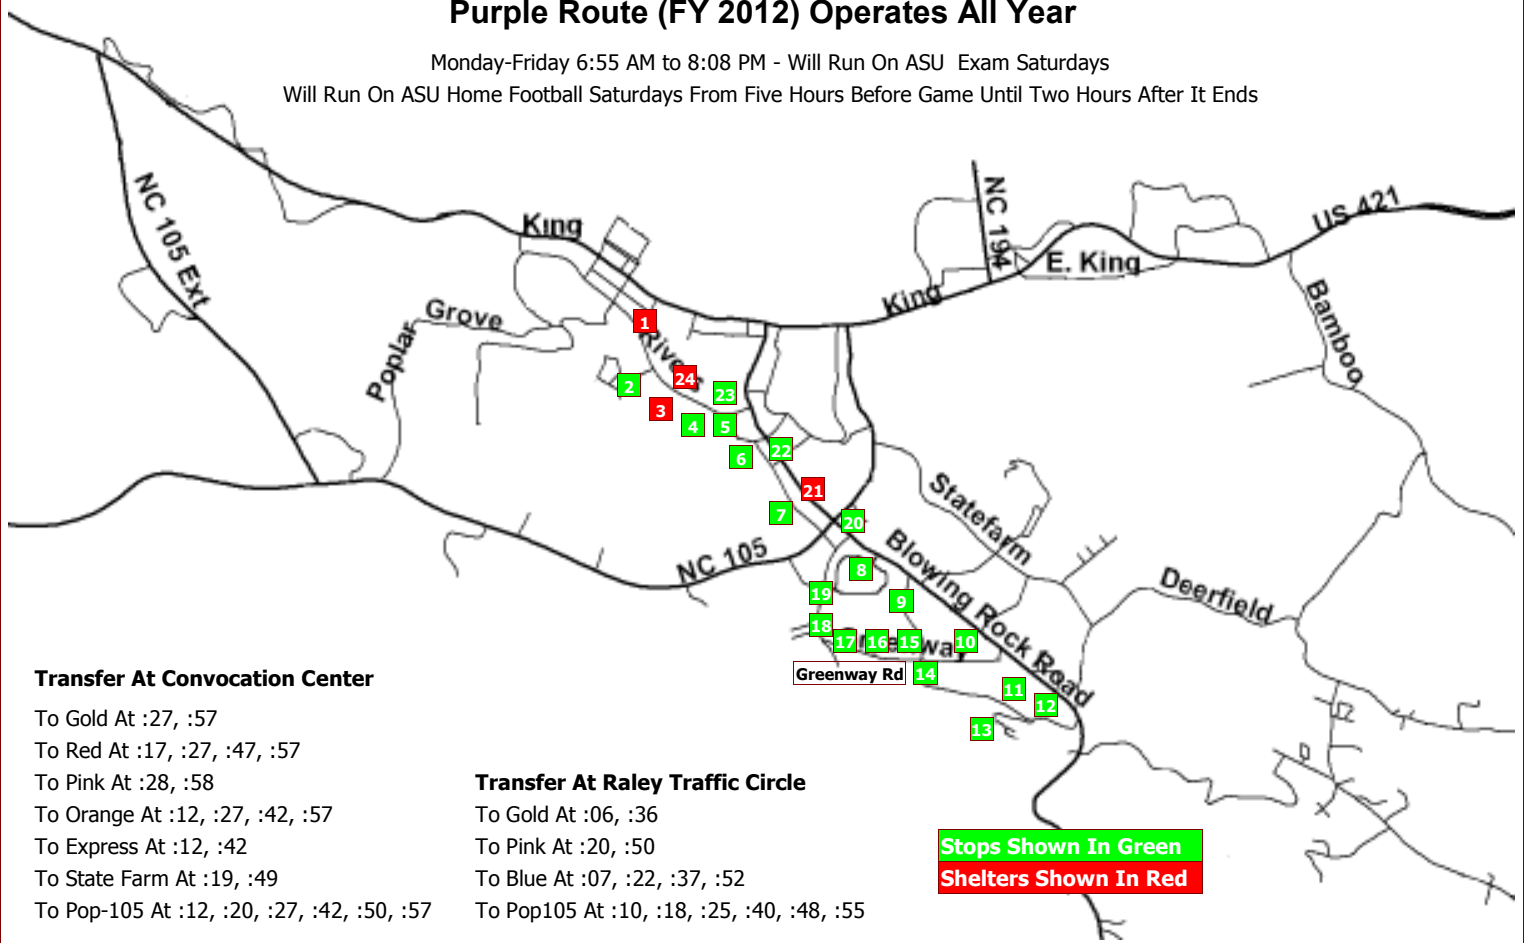

Purple Route (FY 2012) Operates All Year

Monday-Friday 6:55 AM to 8:08 PM - Will Run On ASU Exam Saturdays
 Will Run On ASU Home Football Saturdays From Five Hours Before Game Until Two Hours After It Ends

Transfer At Convocation Center

- To Gold At :27, :57
- To Red At :17, :27, :47, :57
- To Pink At :28, :58
- To Orange At :12, :27, :42, :57
- To Express At :12, :42
- To State Farm At :19, :49
- To Pop-105 At :12, :20, :27, :42, :50, :57

Transfer At Raley Traffic Circle

- To Gold At :06, :36
- To Pink At :20, :50
- To Blue At :07, :22, :37, :52
- To Pop105 At :10, :18, :25, :40, :48, :55

Stops Shown In Green
Shelters Shown In Red

Stops	Minutes Past The Hour
01 ASU Raley Hall Traffic Cir (Departs)	.25 .55
02 ASU Chem - Astr - Phys - CAP Building	.26 .56
03 Industrial Education Tech Shelter	.27 .57
04 Convocation Center - Thomas Bldg.	.28 .58
05 Convocation Center - BR Road	.28 .58
06 Highland Avenue	.29 .59
07 McDonalds - Wachovia Bank	.30 .00
08 China Buffet - Blowing Rock Rd	.30 .00
09 Boone Town Hall - Blowing Rock Rd	.31 .01
10 Visitor's Center - High Country Host	.32 .02
11 Applebees	.32 .02
12 Meadowview Dr At Walgreens	.33 .03
13 Villege At Meadowview Apartments	.38 .08
14 Meadowview Dr & Greenway Rd	.41 .11
15 Greenway Rd Parking Lot	.42 .12
16 Greenway Rd & Ivy Drive	.42 .12
17 Greenway Business Park	.43 .13
18 Greenway Commons Apartments	.44 .14
19 Wilson Drive / NC 105	.45 .15
20 Asu Pan Hellenic Hall Shelter	.46 .16

Stops	Minutes Past The Hour
21 Kangaroo Express Opposite WATA	.47 .17
22 ASU Main Entrance On Rivers Street	.48 .18
23 ASU Skywalk Brick Shelter	.49 .19
01 ASU Raley Hall Traffic Cir (Arrives)	.50 .20