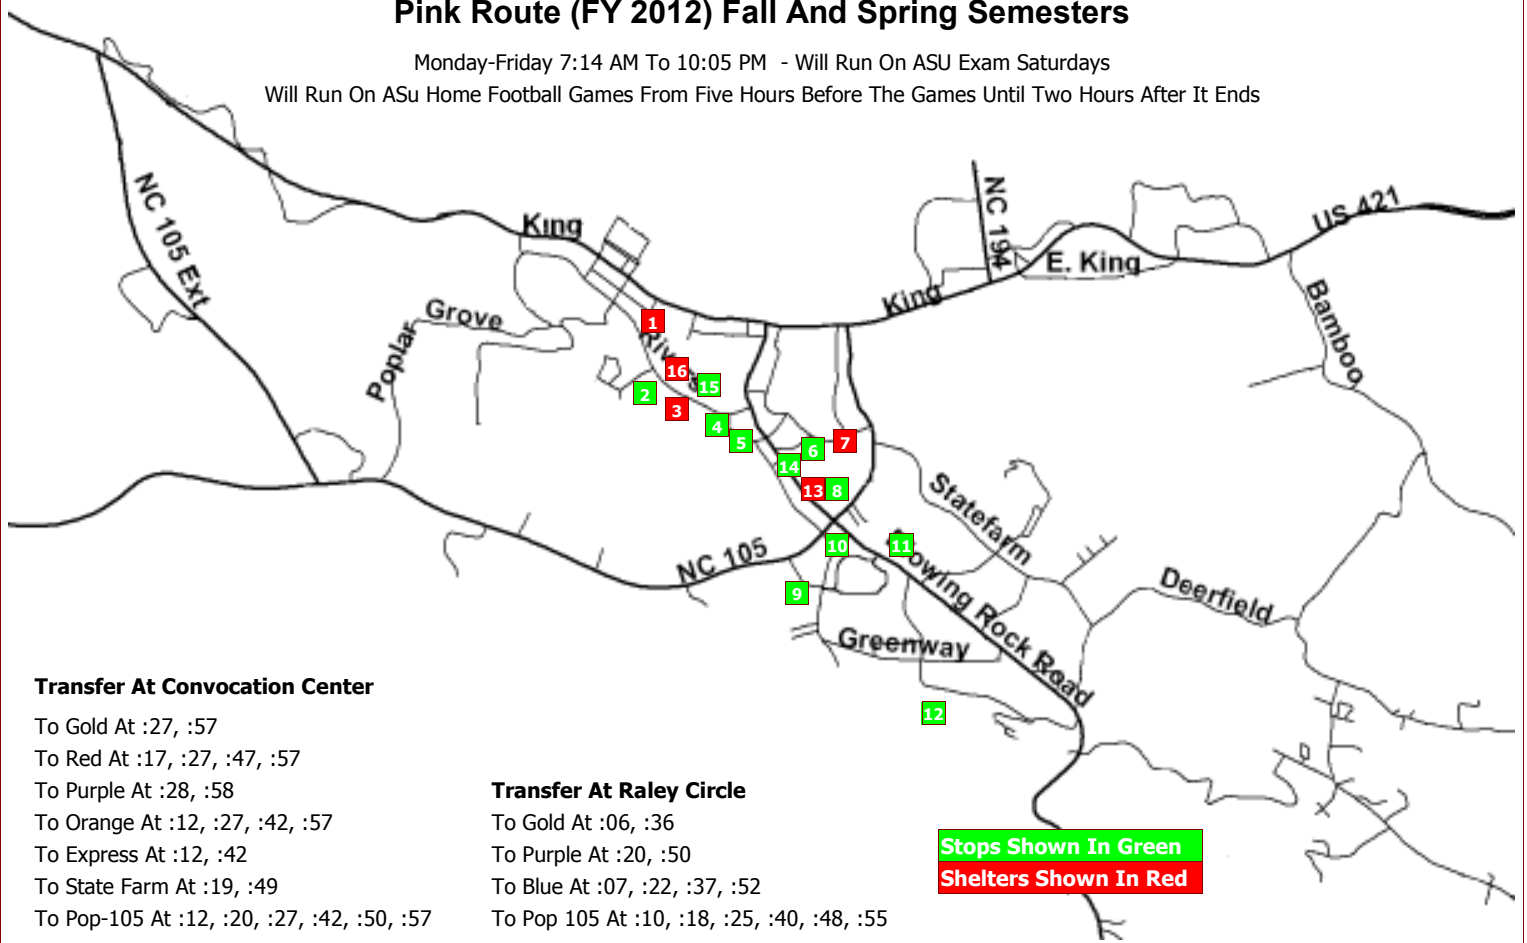

Pink Route (FY 2012) Fall And Spring Semesters

Monday-Friday 7:14 AM To 10:05 PM - Will Run On ASU Exam Saturdays
 Will Run On ASu Home Football Games From Five Hours Before The Games Until Two Hours After It Ends

Transfer At Convocation Center

- To Gold At :27, :57
- To Red At :17, :27, :47, :57
- To Purple At :28, :58
- To Orange At :12, :27, :42, :57
- To Express At :12, :42
- To State Farm At :19, :49
- To Pop-105 At :12, :20, :27, :42, :50, :57

Transfer At Raley Circle

- To Gold At :06, :36
- To Purple At :20, :50
- To Blue At :07, :22, :37, :52
- To Pop 105 At :10, :18, :25, :40, :48, :55

Stops Shown In Green

Shelters Shown In Red

Stops	Minutes Past The Hour
01 Raley Traffic Circle (Departs)	.55 .25
02 ASU Chem, Astr, Phys, CAP Building	.56 .26
03 ASU Industrial Edu Shelter	.57 .27
04 ASU Thomas Bldg. Convocation Ctr	.58 .28
05 Convocation Center & 321	.58 .28
06 Horn In The West Parking Lot	.59 .29
07 Horn Avenue Across From Condos	.00 .30
08 BB&T APH On NC 105 Ext	.01 .31
09 Veterinary Clinic On Wilson Drive	.03 .33
10 Winklers Creek Road - US 321	.05 .35
11 University Hall	.09 .39
12 Hwy 105 Ext & Blowing Rock Rd	.13 .43
13 ASU Panhellenic Hall Aph Shelter	.14 .44
14 Kangaroo Express Opposite WATA	.15 .45
15 ASU Main Entrance On Rivers Street	.16 .46
16 ASU Skywalk Brick Shelter	.17 .47
01 Raley Traffic Circle (Arrives)	.50 .20