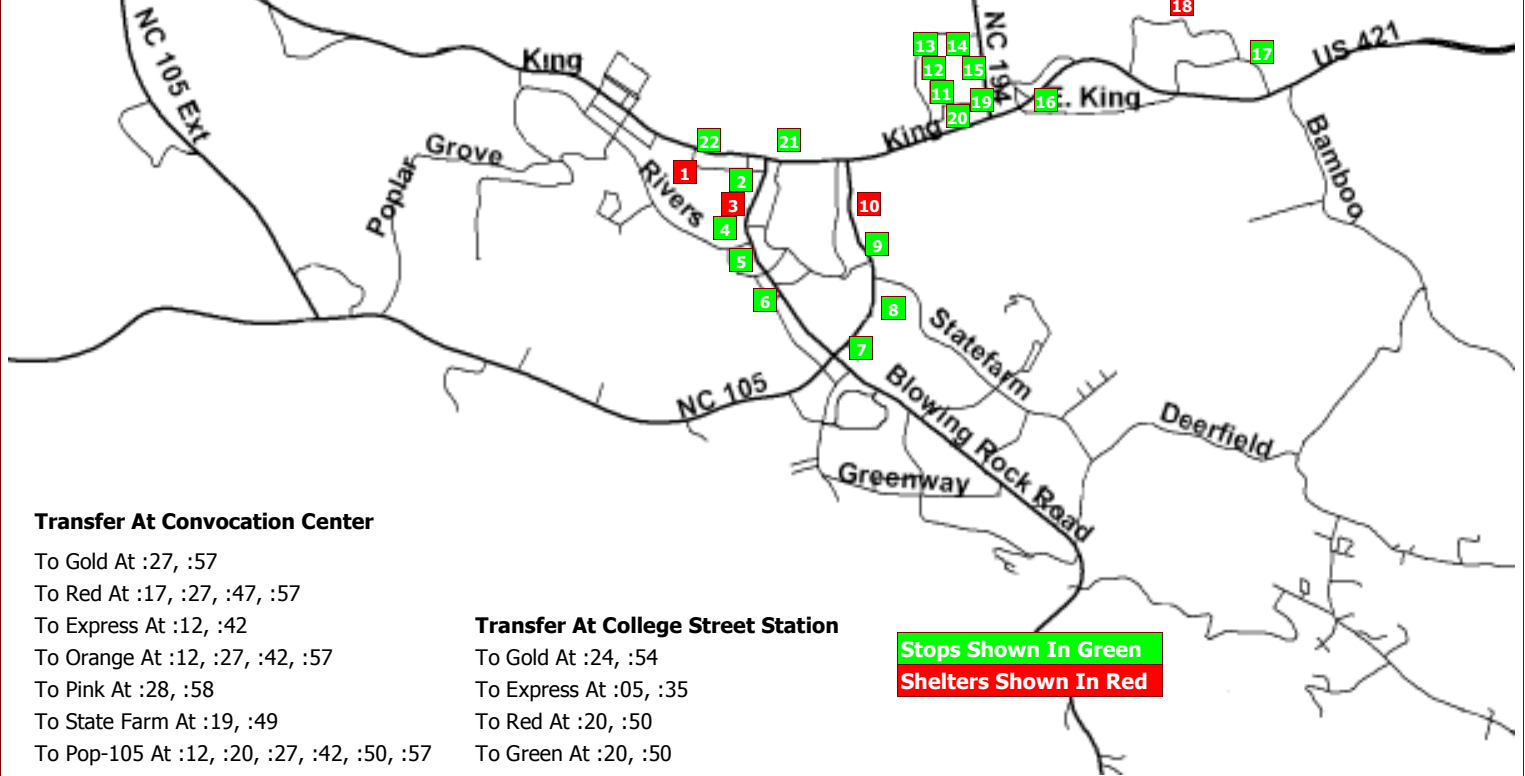

Orange Route (FY 2012) Fall And Spring Semesters

Bus One Operates Monday-Friday From 7:00 AM To 9:47 PM - Saturdays 9:00 AM Until 5:00 PM

Will Run On ASU Home Football Games From Five Hours Before The Games Until Two Hours After Game Ends

Limited Schedule When ASU not in session 7:00AM to 7:47PM

Bus Two Operates Monday-Friday 7:15 AM To 5:32 PM - Fall And Spring Semesters - August To May

Stops Shown In Green

Shelters Shown In Red

Transfer At Convocation Center

- To Gold At :27, :57
- To Red At :17, :27, :47, :57
- To Express At :12, :42
- To Orange At :12, :27, :42, :57
- To Pink At :28, :58
- To State Farm At :19, :49
- To Pop-105 At :12, :20, :27, :42, :50, :57

Transfer At College Street Station

- To Gold At :24, :54
- To Express At :05, :35
- To Red At :20, :50
- To Green At :20, :50

Stops AT Listed Stops Only

Stops	Minutes Past The Hour		Stops	Minutes Past The Hour	
	Bus 1	Bus 2		Bus 1	Bus 2
01 Asu College Street Station Departs	.25	.55	15 NC 194 - New Market Ctr Entrance	.37	.07
02 Howard St-Hardin St-Dan'l Boone Inn	.26	.56	16 Wilco / Hess	.38	.08
03 ASU Hoey Hall Awning	.26	.56	17 Industrial Park (On Request)	.39	.09
04 Hardin Street-Dauph Blan St	.27	.57	18 Brookshire Road Park	.40	.10
05 ASU Convocation Center On 321	.27	.57	19 Mountaineer Village Apartments 1	.42	.12
06 Highland Avenue	.28	.58	20 King Street Hardees	.45	.15
07 NC 105 Estension - Azalea Dr	.30	.00	21 King St - New Market Blvd	.46	.16
08 Watauga Building Supply	.31	.01	22 Kingswood Apartments	.47	.17
09 Papa John's Pizza	.32	.02	22 King St Pharmacy - Earthfare On King	.48	.18
10 Brown Brother's Apartment Shelter	.32	.02	01 Asu College Street Station Arrives	.50	.20
11 New Market Blvd	.35	.05			
12 New Market Blvd Credit Union	.35	.05			
13 New Market Blvd Traffic Light	.36	.06			
14 New Market Blvd - NC 194 Stop Sign	.36	.06