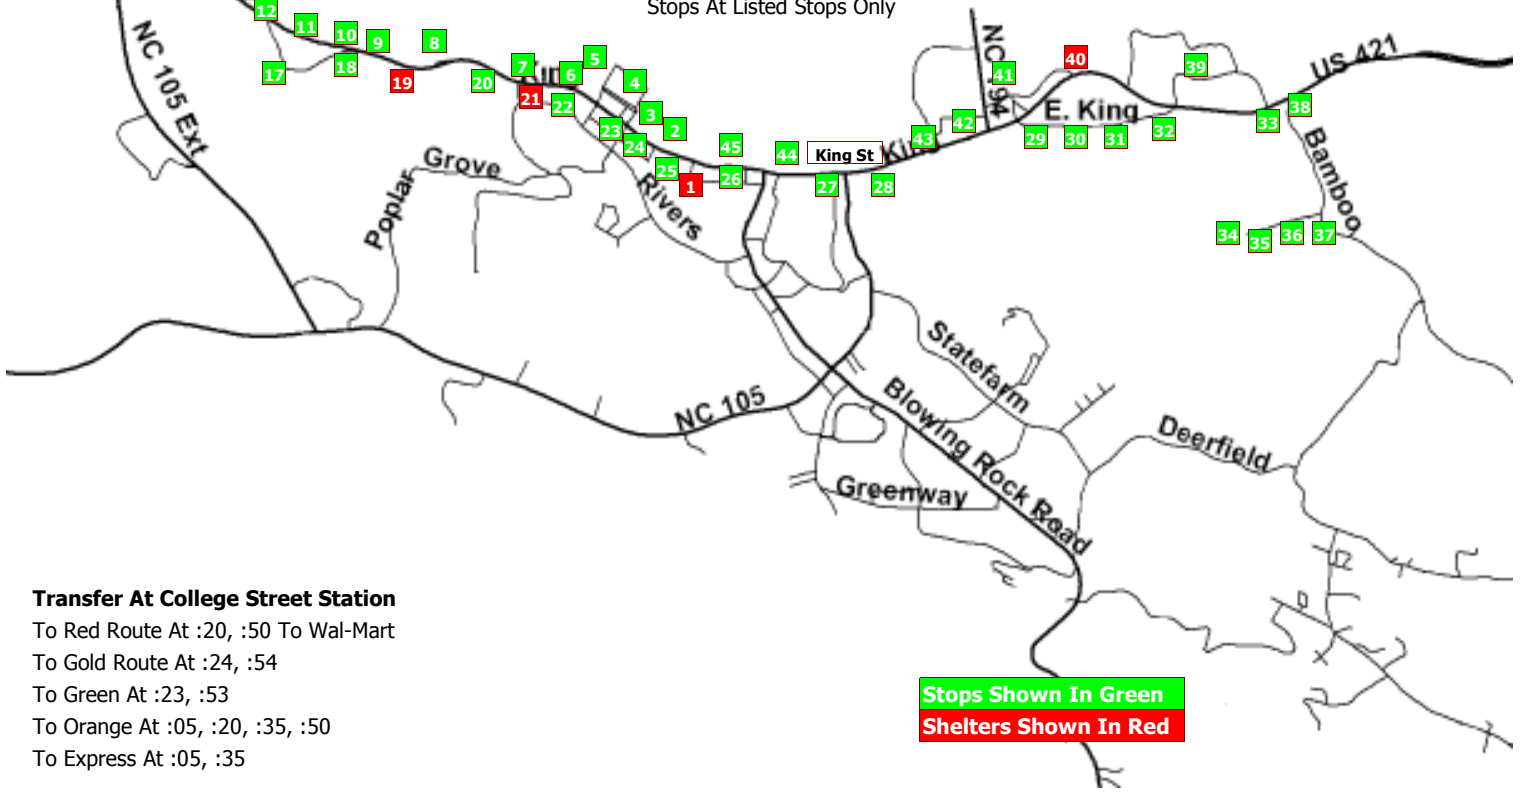

Green Route (FY 2012) Operates All Year

Monday-Friday 6:55 AM to 9:58 PM - Ending At Horn In The West Drive - Saturdays 8:59AM to 5:20 PM

ASU Home Football Days Service Extends Until Two Hours After Game Ends

Limited Schedule When ASU is not in session 6:55AM to 7:58PM

Stops At Listed Stops Only

Transfer At College Street Station

To Red Route At :20, :50 To Wal-Mart

To Gold Route At :24, :54

To Green At :23, :53