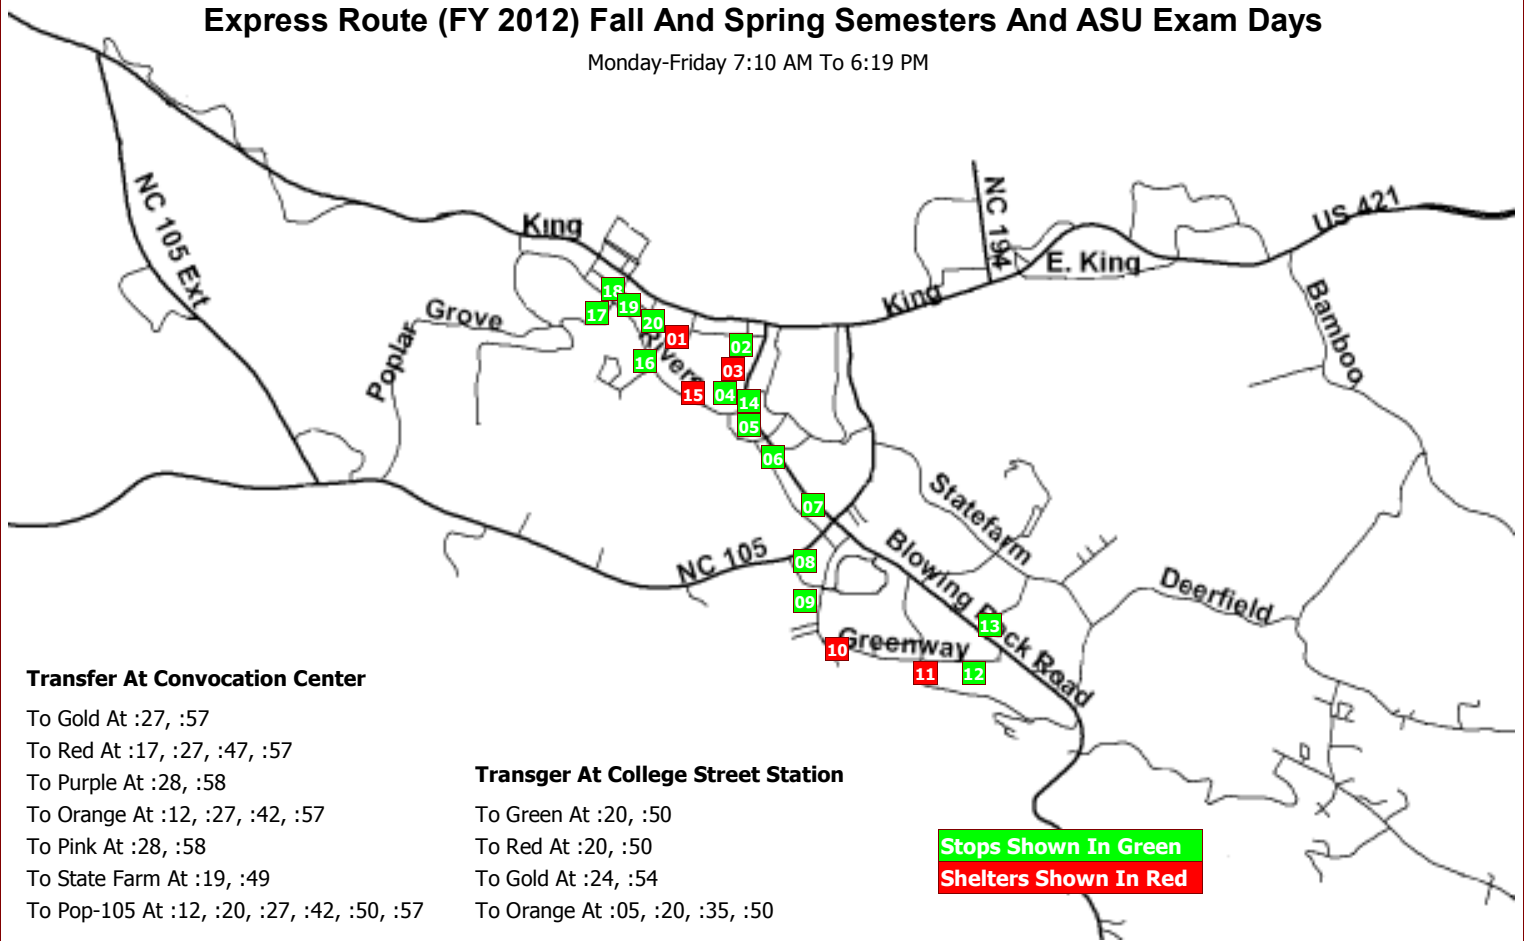

Express Route (FY 2012) Fall And Spring Semesters And ASU Exam Days

Monday-Friday 7:10 AM To 6:19 PM

Transfer At Convocation Center

- To Gold At :27, :57
- To Red At :17, :27, :47, :57
- To Purple At :28, :58
- To Orange At :12, :27, :42, :57
- To Pink At :28, :58
- To State Farm At :19, :49
- To Pop-105 At :12, :20, :27, :42, :50, :57

Transger At College Street Station

- To Green At :20, :50
- To Red At :20, :50
- To Gold At :24, :54
- To Orange At :05, :20, :35, :50

Stops Shown In Green
Shelters Shown In Red

Stops	Minutes Past The Hour	Stops	Minutes Past The Hour
01 ASU College St Station (Departs)	.10 .40	16 ASU Main Entrance - Rivers & 321	.27 .57
02 Howard & Hardin St Daniel Boone Inn	.11 .41	17 ASU Skywalk Brick Shelter	.28 .58
03 ASU Hoey Hall Awning	.11 .41	18 ASU Raley Hall Traffic Light - Rivers St	.29 .59
04 Hardin & Dauph Blan Street	.12 .42	19 Rivers & Depot St Across Form Walker	.30 .00
05 ASU Convocation Center	.12 .42	20 Water & King Street	.31 .01
06 Highland Avenue	.13 .43	21 Boone Drug On King Street	.32 .02
07 McDonalds / Wachovia Bank	.14 .44	22 Boone Town Hall On King St	.33 .03
08 Veterinary Clinic On Wilson Rd	.16 .46	01 ASU College St Shelter (Arrives)	.35 .05
09 Winkler's Meadow	.17 .47		
10 Watauga Opportunities Shelter	.18 .48		
11 College Place Apts Shelter Arrives	.19 .49		
11 College Place Apts Shelter Departs	.21 .15		
12 Walmart Opposite Shelter	.22 .52		
13 Burger King On Blowing Rock Road	.23 .53		
14 NC 105 Extension	.24 .54		
15 APH Shelter	.25 .55		