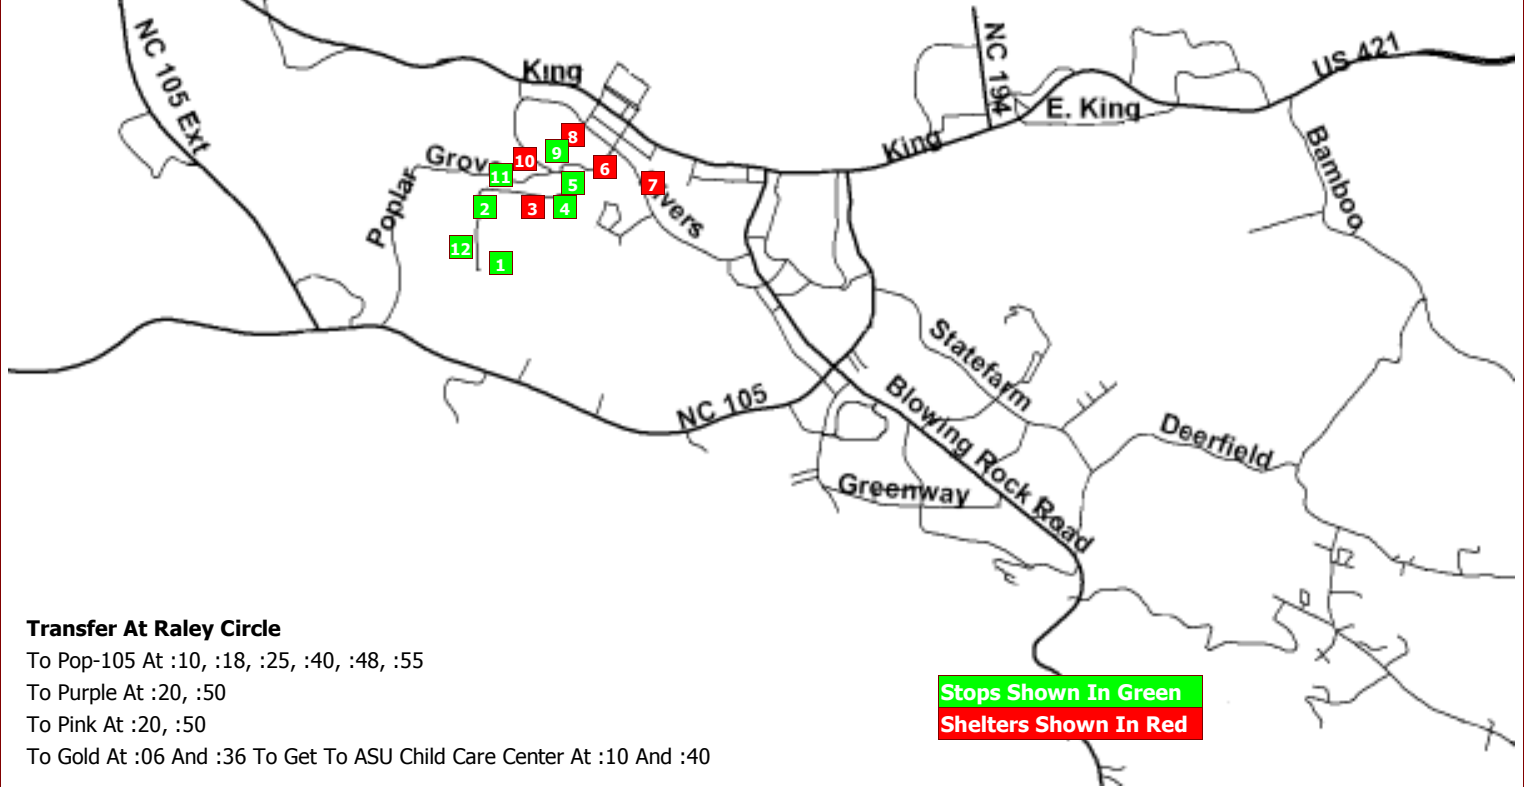

Blue Route (FY 2012) Operates During Fall And Spring Semesters

Monday - Friday 7:30 AM To 5:49 PM

Will Run On ASU Home Football Games It Begins Five Hours Before Game And Continues
Until Two Hours After Game Ends On A Modified Schedule (*3)

Transfer At Raley Circle

To Pop-105 At :10, :18, :25, :40, :48, :55

To Purple At :20, :50

To Pink At :20, :50

To Gold At :06 And :36 To Get To ASU Child Care Center At :10 And :40

Stops Shown In Green
Shelters Shown In Red

Stops	Minutes Past The Hour
01 Broyhill Inn South Lot (Departs)*3	.00 .15 .30 .45
02 Broyhill Inn Entrance (Down)	.01 .16 .31 .46
03 Greenwood Lot Shelter (Down)	.02 .17 .32 .47
04 Living Learning Center	.03 .18 .33 .48
05 Walker Hall Shelter (Down)	.04 .19 .34 .49
06 Raley Hall Traffic Circle (Arrives)	.07 .22 .37 .52
07 Raley Hall Traffic Circle (Departs)	.08 .23 .38 .53
07 Recreation Center Shelter	.11 .26 .41 .56
08 Living Learning Center (Up)	.11 .26 .41 .56
09 Mountaineer Apts Shelter (Up)	.12 .27 .42 .57
10 Appalachian Hgts (Up) Bodenheimer	.13 .28 .43 .58
11 Broyhill Inn Entrance (Up)	.14 .29 .44 .59

(*3) NOTE: The Football Game Day Shuttle Goes To The Watauga Human Services Center And Not To Raley Hall. Drops Off At The Music Building Sidewalk.